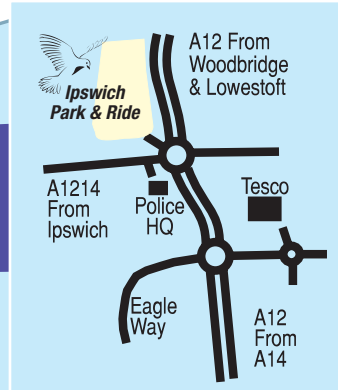

Scale
Walking time in minutes (approx)

To Martlesham
Park & Ride

To Ipswich Hospital

Key to Symbols

- A 1** Park & Ride bus stop showing direction of travel
- One-way street
- i** Tourist information
- ♿** Shopmobility centre
- Orange box: From London Rd to Martlesham - via Town Centre
- Red box: From Martlesham to London Rd - via Town Centre
- Grey box: Pedestrianised area
- White box: Other town centre roads
- Dark blue box: Main buildings
- Yellow box: Main shopping area
- Red box: Bus stations

To London Rd
Park & Ride

1

RANELAGH ROAD

H Railway Station