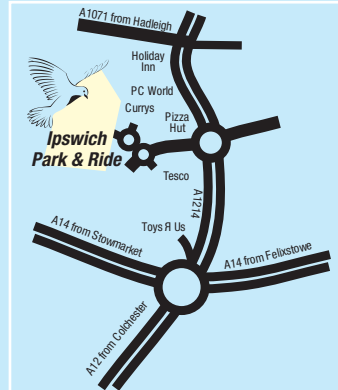

Scale
Walking time in minutes (approx)

To Martlesham
Park & Ride

To Ipswich Hospital

Key to Symbols

- A 1** Park & Ride bus stop showing direction of travel
- One-way street
- i** Tourist information
- ♿** Shopmobility centre
- Orange box: From London Rd to Martlesham - via Town Centre
- Red box: From Martlesham to London Rd - via Town Centre
- Grey box: Pedestrianised area
- White box: Other town centre roads
- Dark blue box: Main buildings
- Yellow box: Main shopping area
- Red box: Bus stations

To London Rd
Park & Ride

1

RANELAGH ROAD

H Railway Station