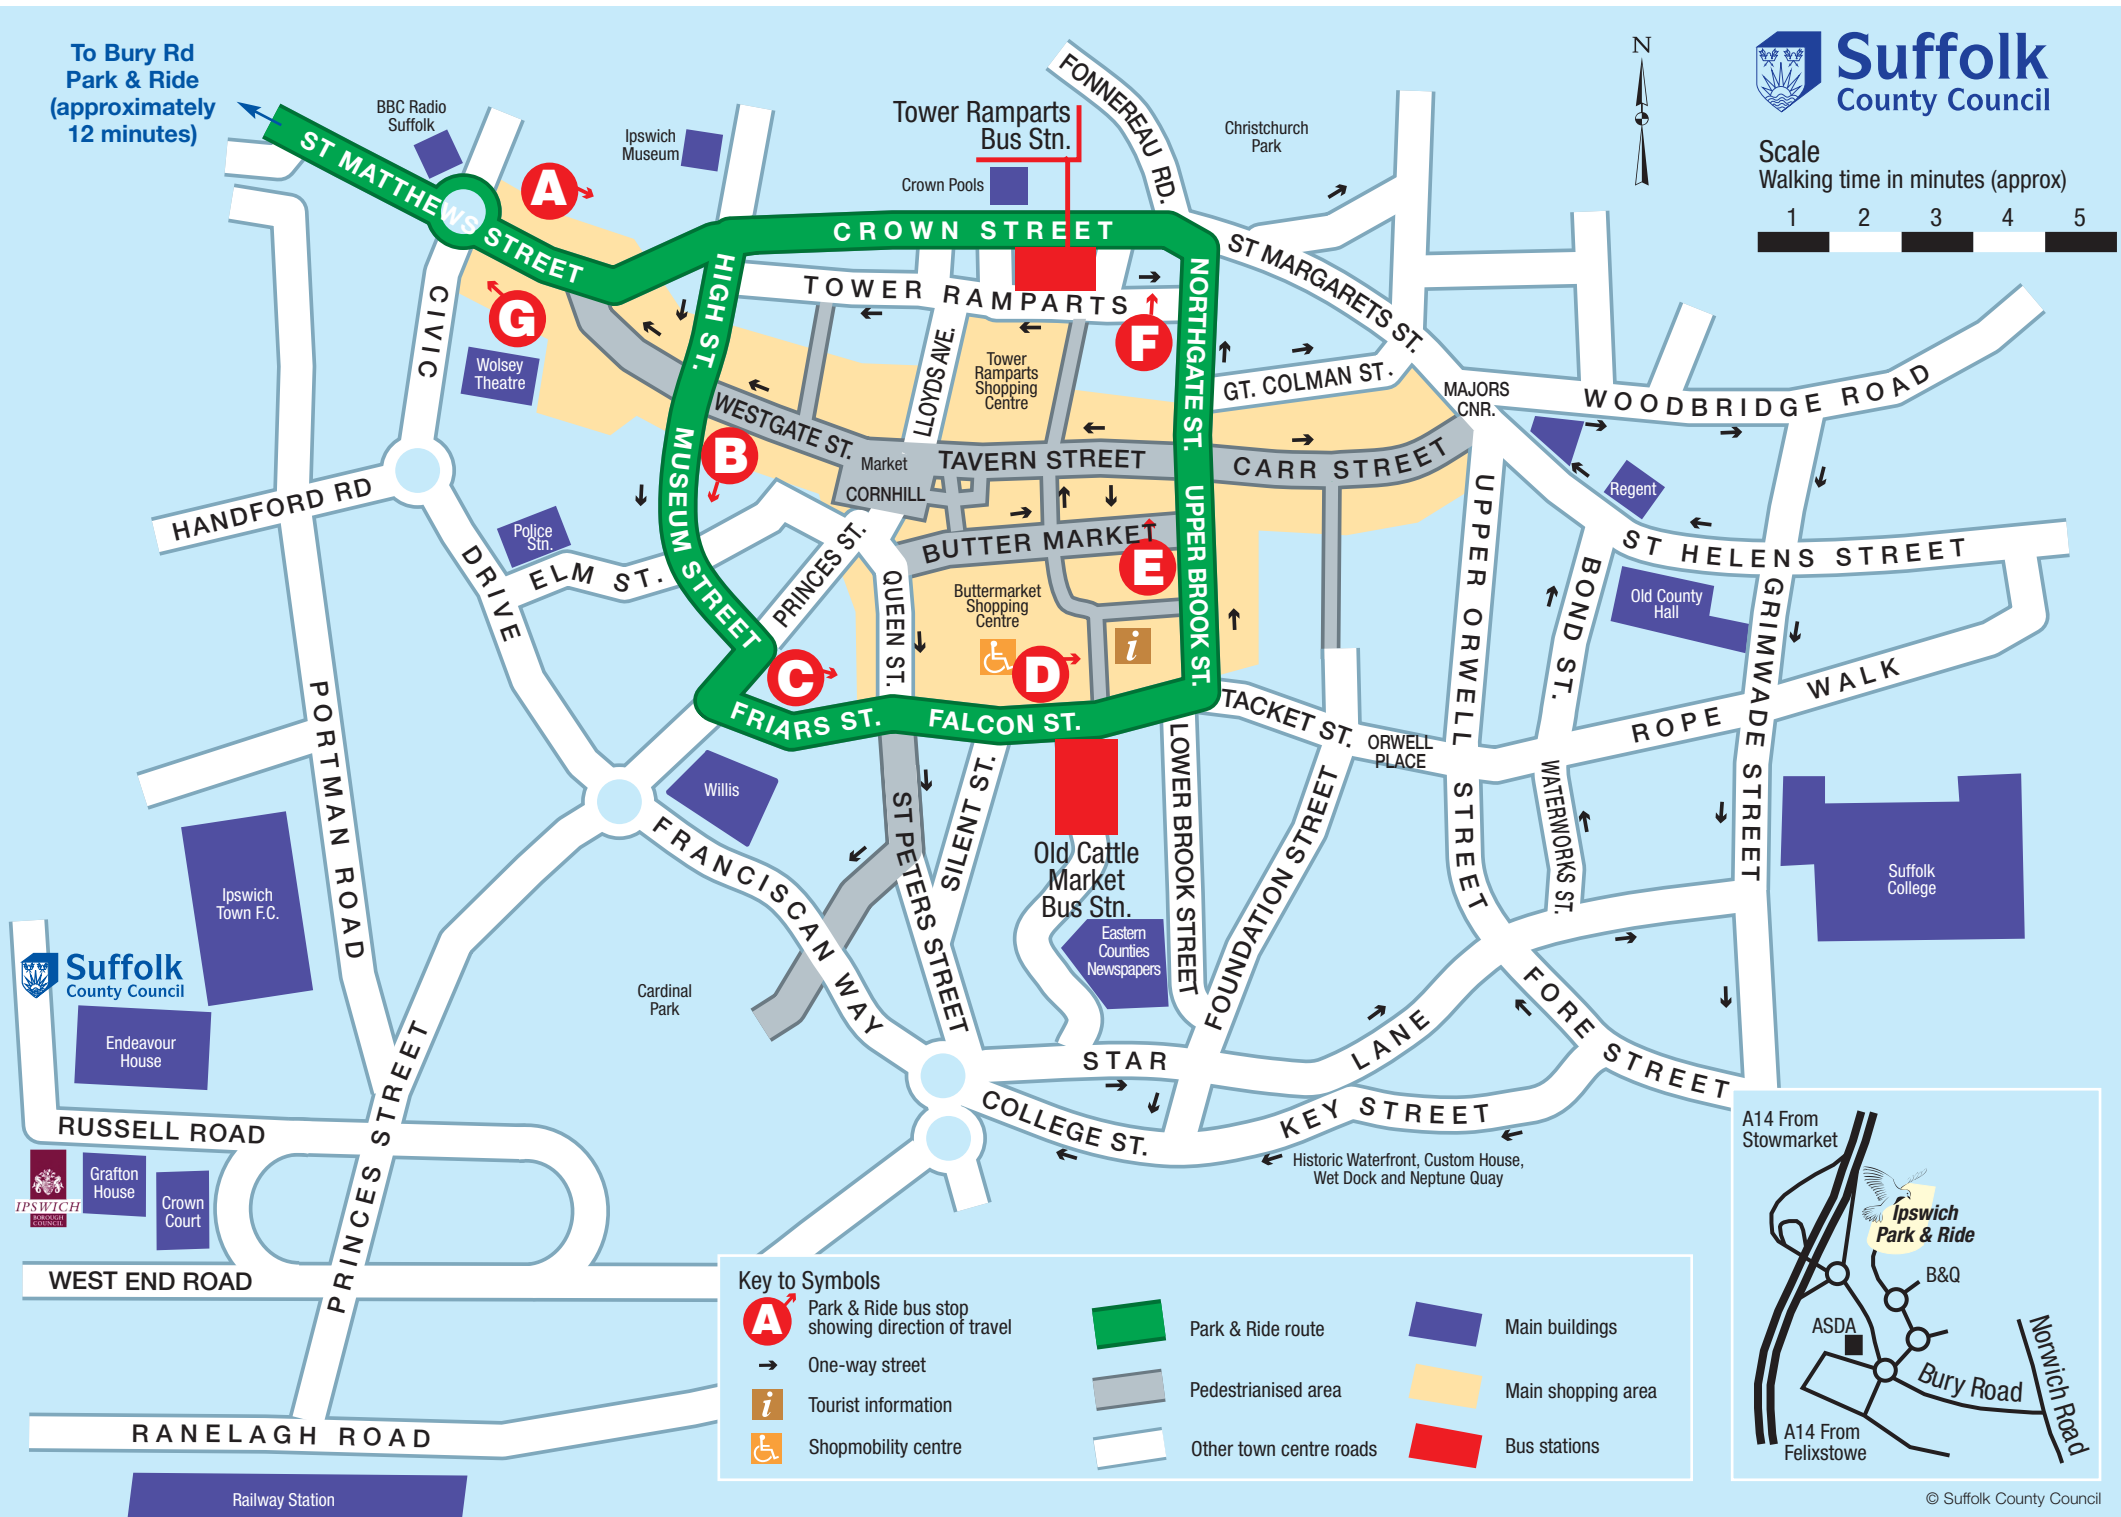

Scale  
Walking time in minutes (approx)

To Bury Rd  
Park & Ride  
(approximately  
12 minutes)

**Key to Symbols**

-  Park & Ride bus stop showing direction of travel
-  One-way street
-  Tourist information
-  Shopmobility centre
-  Park & Ride route
-  Pedestrianised area
-  Other town centre roads
-  Main buildings
-  Main shopping area
-  Bus stations