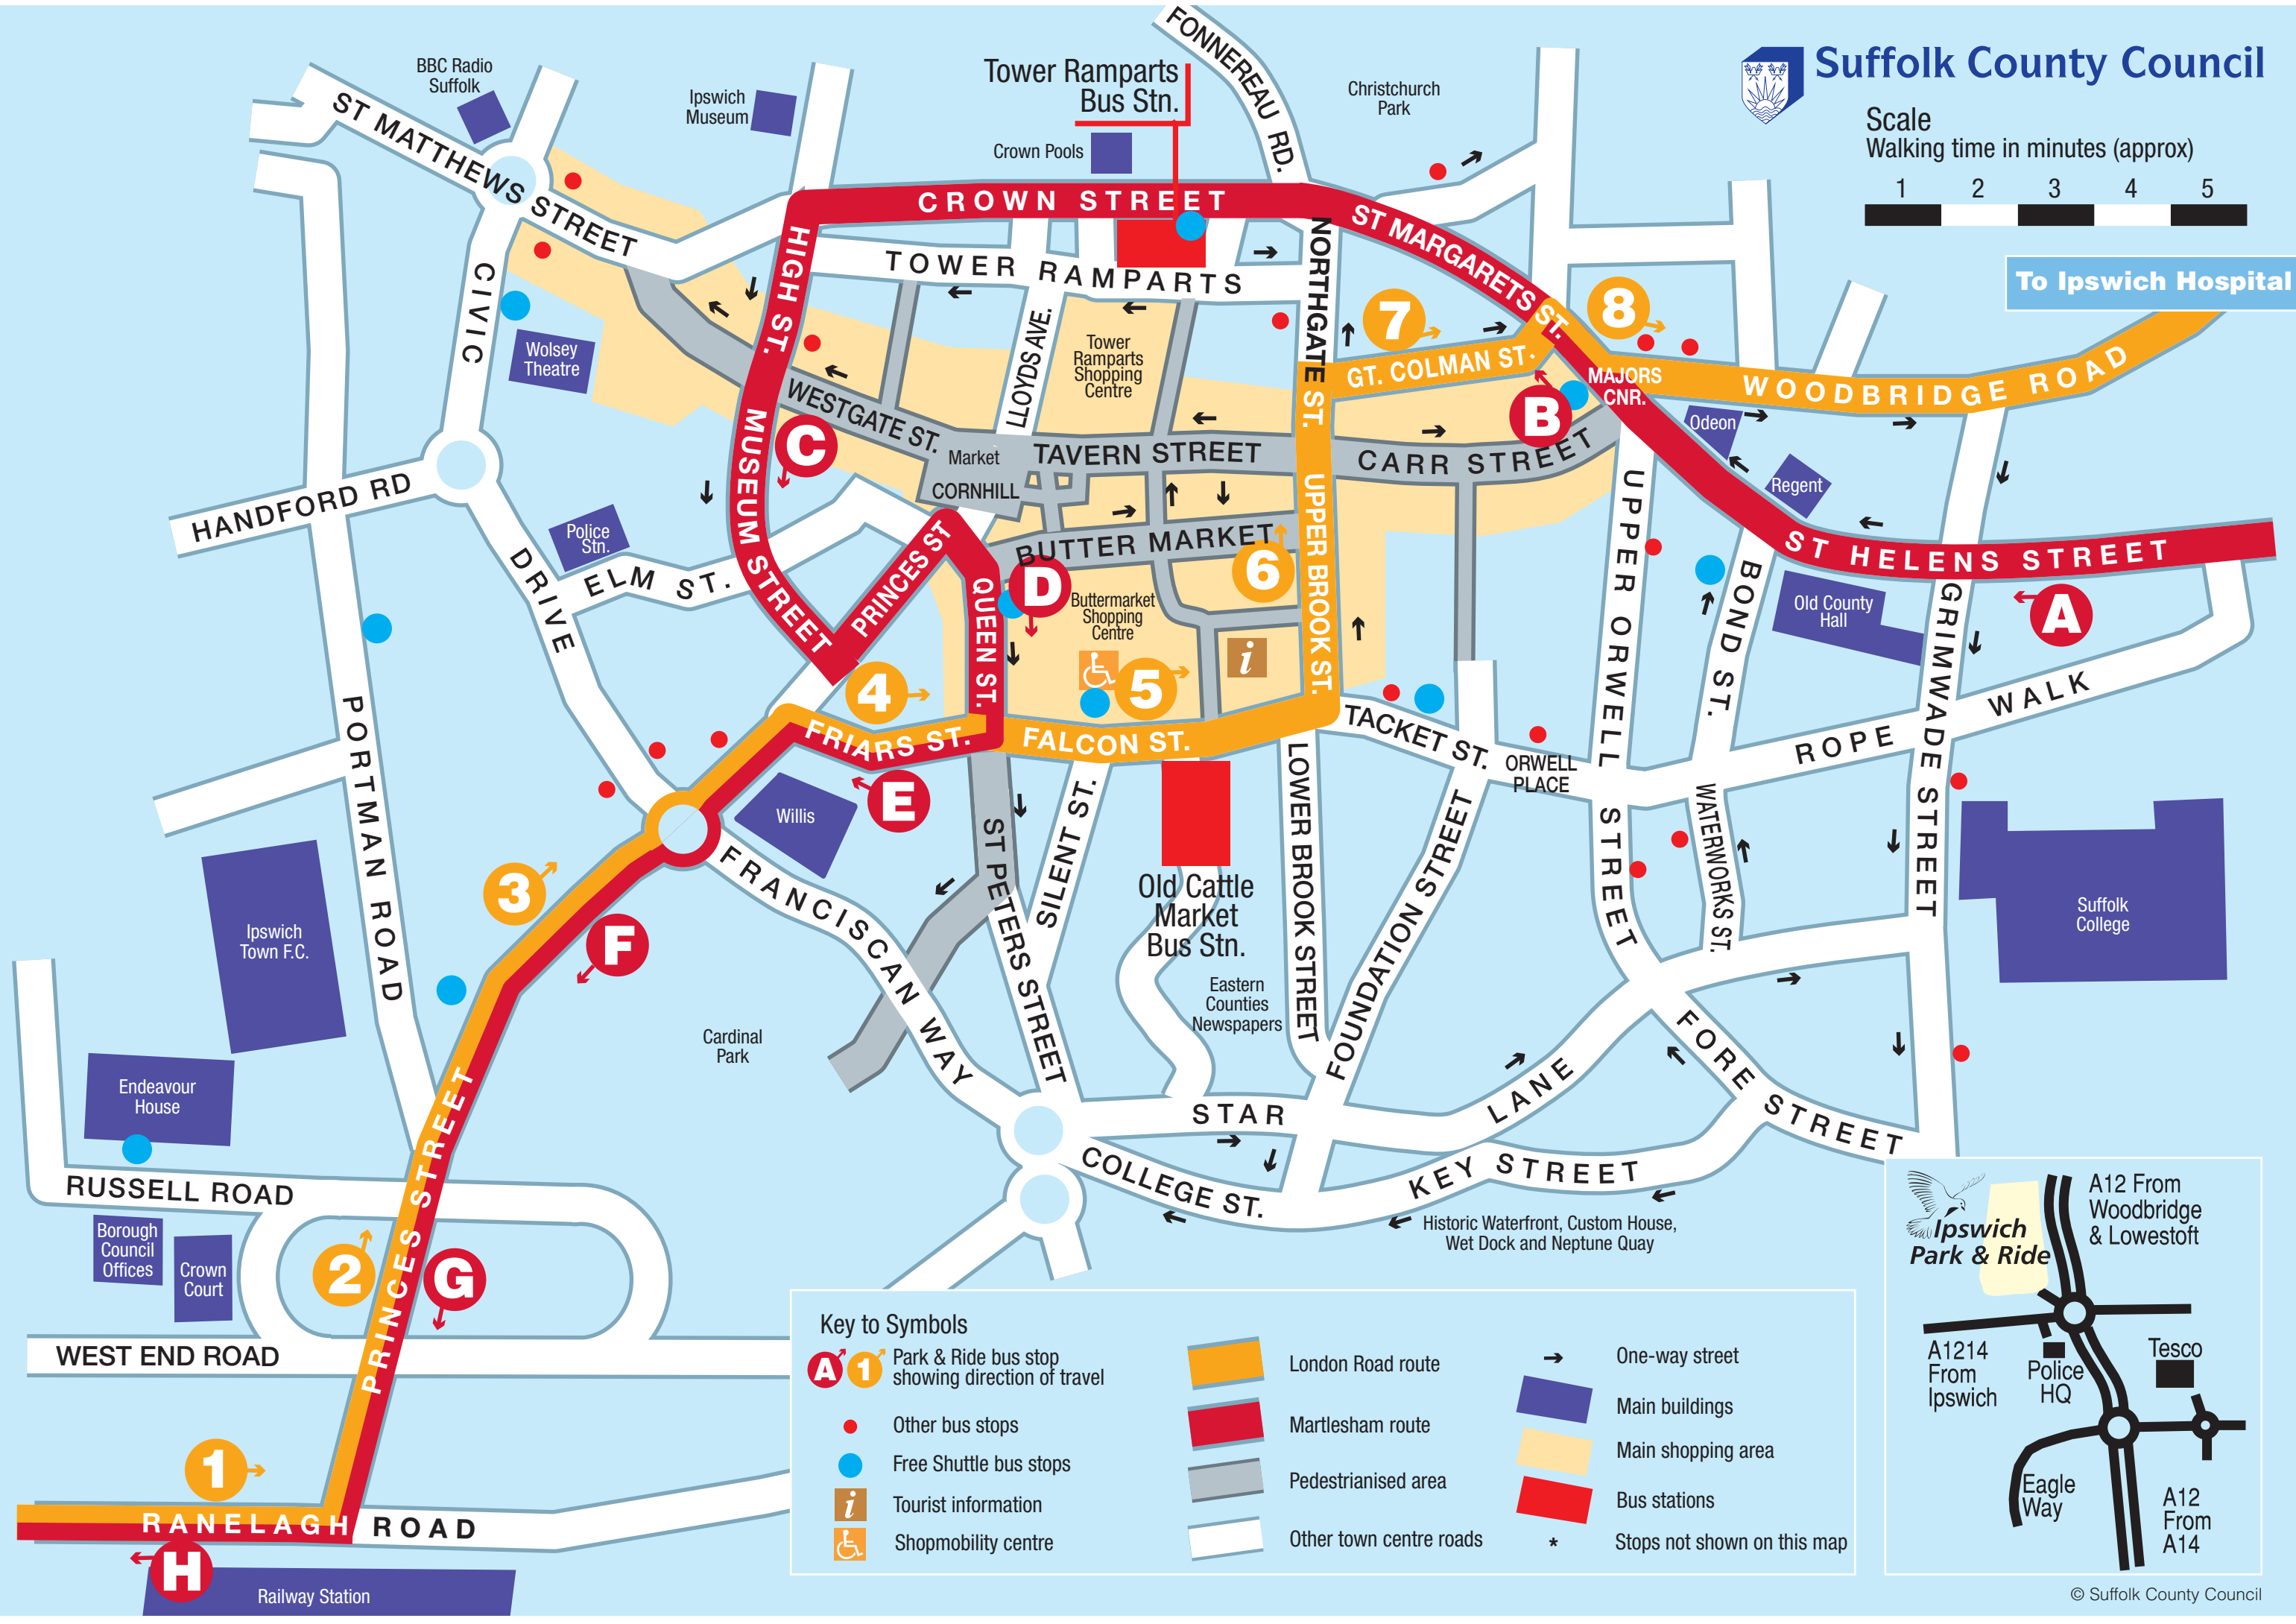

Scale
Walking time in minutes (approx)

To Ipswich Hospital

Key to Symbols

- A 1** Park & Ride bus stop showing direction of travel
- Other bus stops
- Free Shuttle bus stops
- i** Tourist information
- ♿ Shopmobility centre

- London Road route
- Martlesham route
- Pedestrianised area
- Other town centre roads

- One-way street
- Main buildings
- Main shopping area
- Bus stations
- * Stops not shown on this map