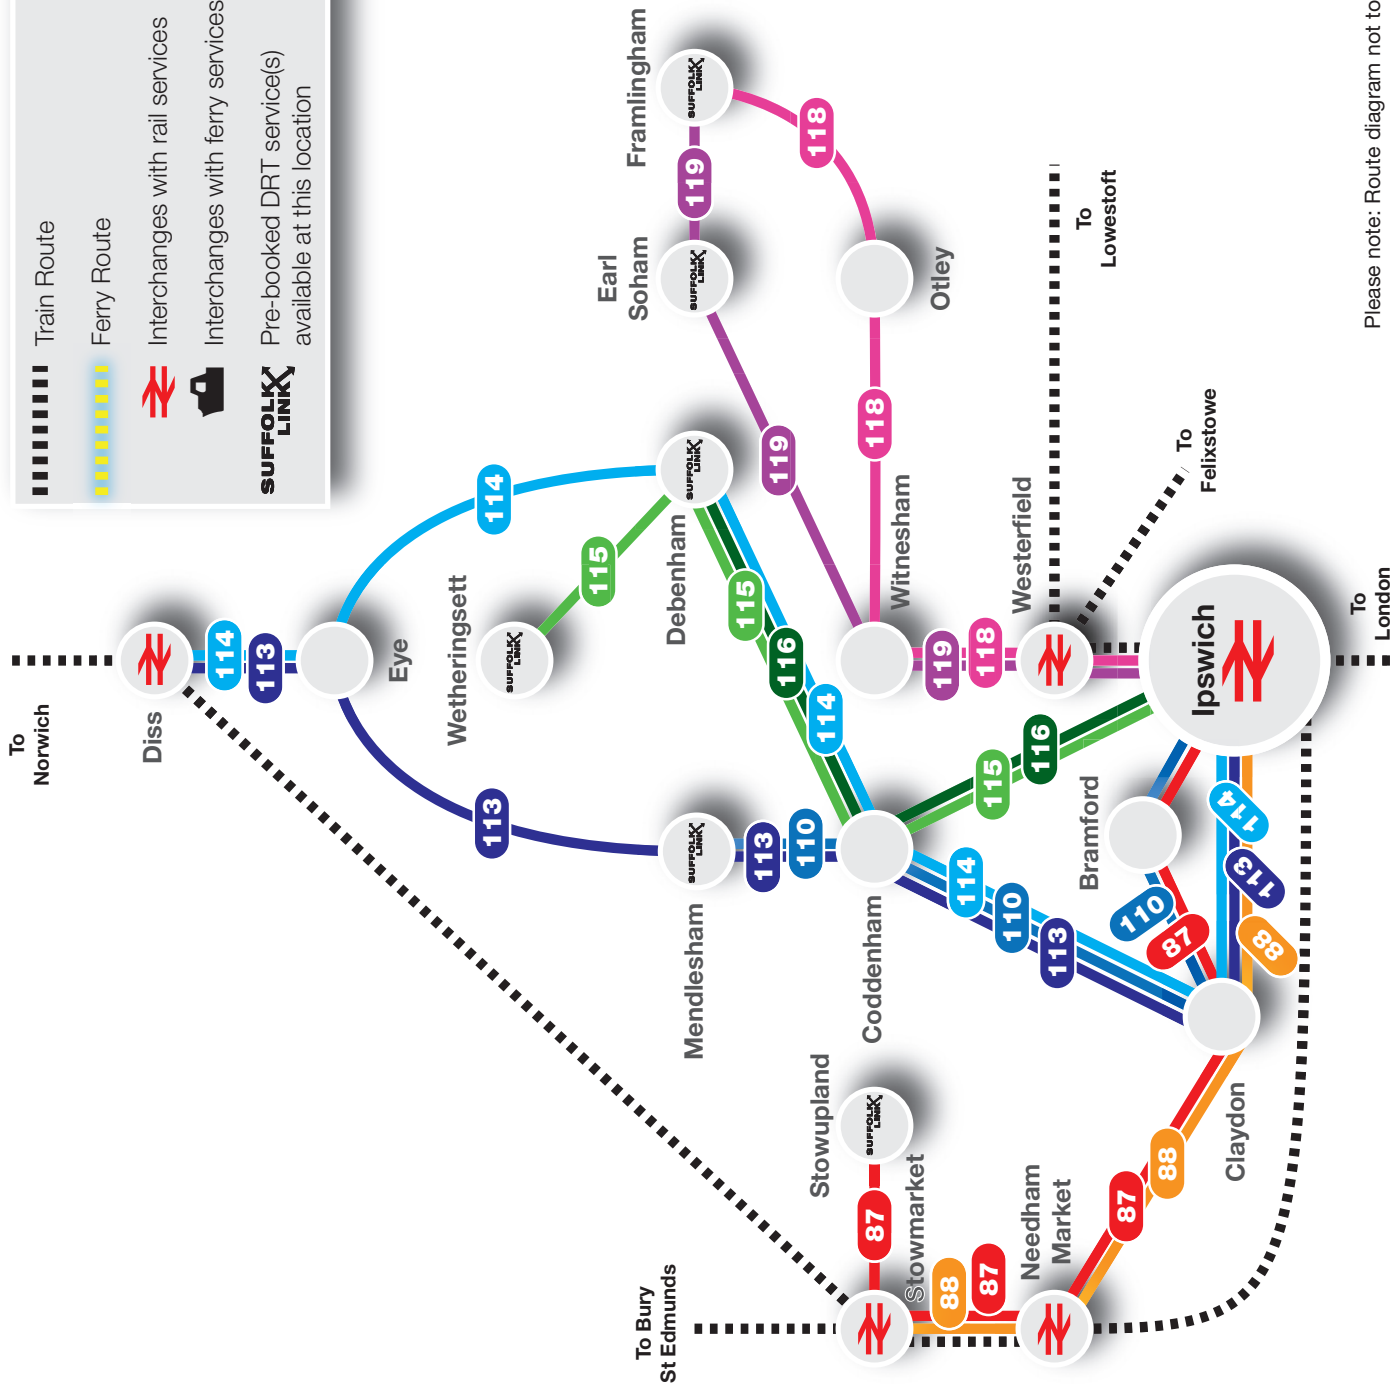

Train Route
Ferry Route
Interchanges with rail services
Interchanges with ferry services
SUFFOLK LINK
Pre-booked DRT service(s) available at this location

Please note: Route diagram not to scale