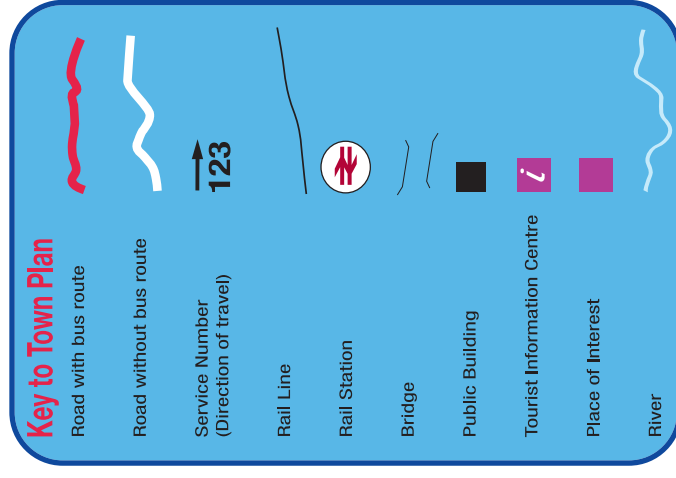

Chappel - Sudbury - Bury St. Edmunds [LIMITED STOP] X16

Wednesday only

From: 14th June 2006

Operator	HD
Service	X16
Notes	L

Chappel, Post Office	0900	Bury St. Edmunds, Bus Station	1320
Great Tey, Church	0905	Long Melford, Post Office	1345
Coggeshall, Market Hill	0910	Sudbury, Bus Station	1355
Earls Colne, Lion PH	0920	Bulmer, Bulmer Tye (Fox)	1400
Halstead, Co-op Store	0930	Little Maplestead, Pump	1405
Little Maplestead, Pump	0935	Halstead, Co-op Store	1410
Bulmer, Bulmer Tye (Fox)	0940	Earls Colne, Lion PH	1420
Sudbury, Bus Station	0945	Coggeshall, Market Hill	1430
Long Melford, Post Office	0950	Great Tey, Church	1435
Bury St. Edmunds, Angel Hill	1020	Chappel, Post Office	1440

To find out how you can reduce your food waste and save up to £50 a month visit www.suffolkrecycling.org.uk

SUDBURY