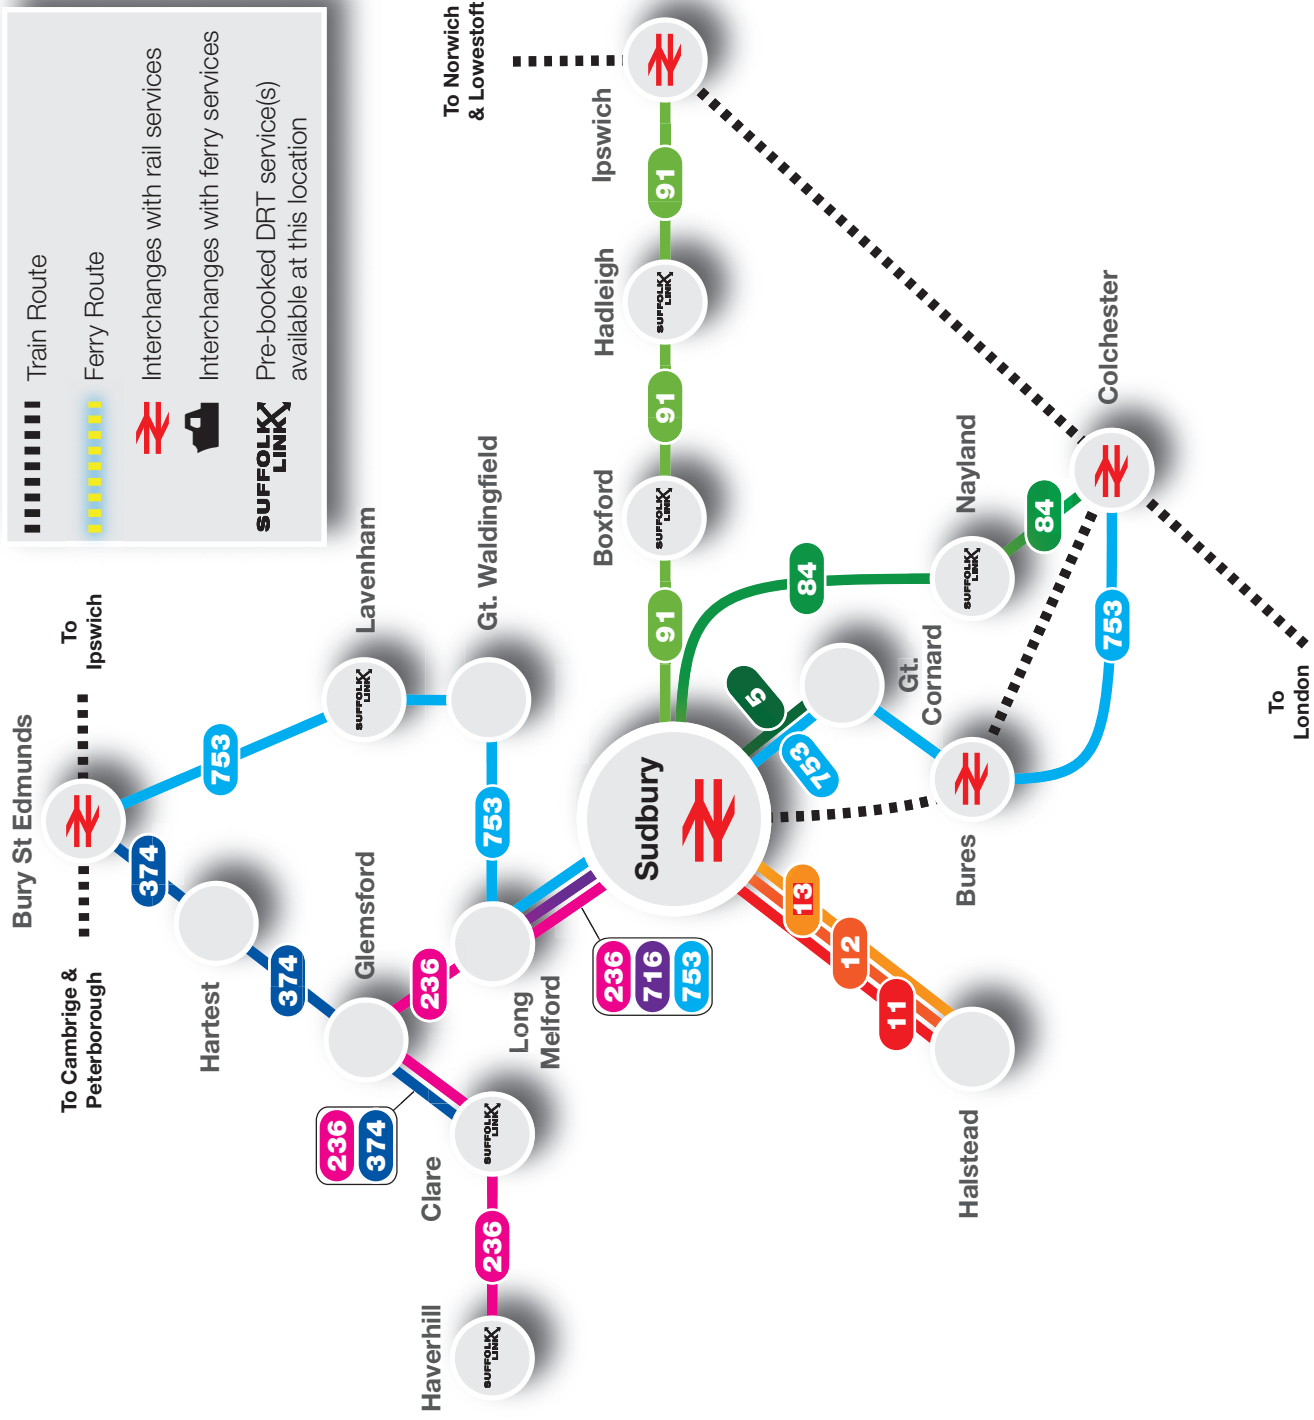

Please note: Route diagram not to scale