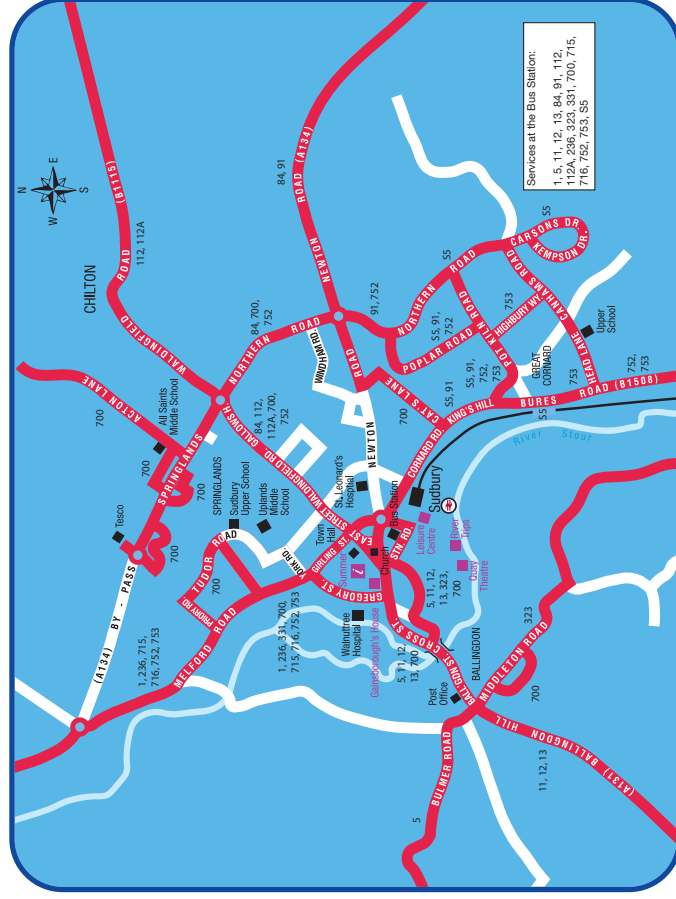

Chappel - Sudbury - Bury St. Edmunds [LIMITED STOP] X16

Wednesday only

From: 14th June 2006

Operator	HD
Service	X16
Notes	L

Chappel, Post Office	0900	Bury St. Edmunds, Bus Station	1320
Great Tey, Church	0905	Long Melford, Post Office	1345
Coggeshall, Market Hill	0910	Sudbury, Bus Station	1355
Earls Colne, Lion PH	0920	Bulmer, Bulmer Tye (Fox)	1400
Halstead, Co-op Store	0930	Little Maplestead, Pump	1405
Little Maplestead, Pump	0935	Halstead, Co-op Store	1410
Bulmer, Bulmer Tye (Fox)	0940	Earls Colne, Lion PH	1420
Sudbury, Bus Station	0945	Coggeshall, Market Hill	1430
Long Melford, Post Office	0950	Great Tey, Church	1435
Bury St. Edmunds, Angel Hill	1020	Chappel, Post Office	1440

To find out how you can reduce your food waste and save up to £50 a month visit www.suffolkrecycling.org.uk

SUDBURY