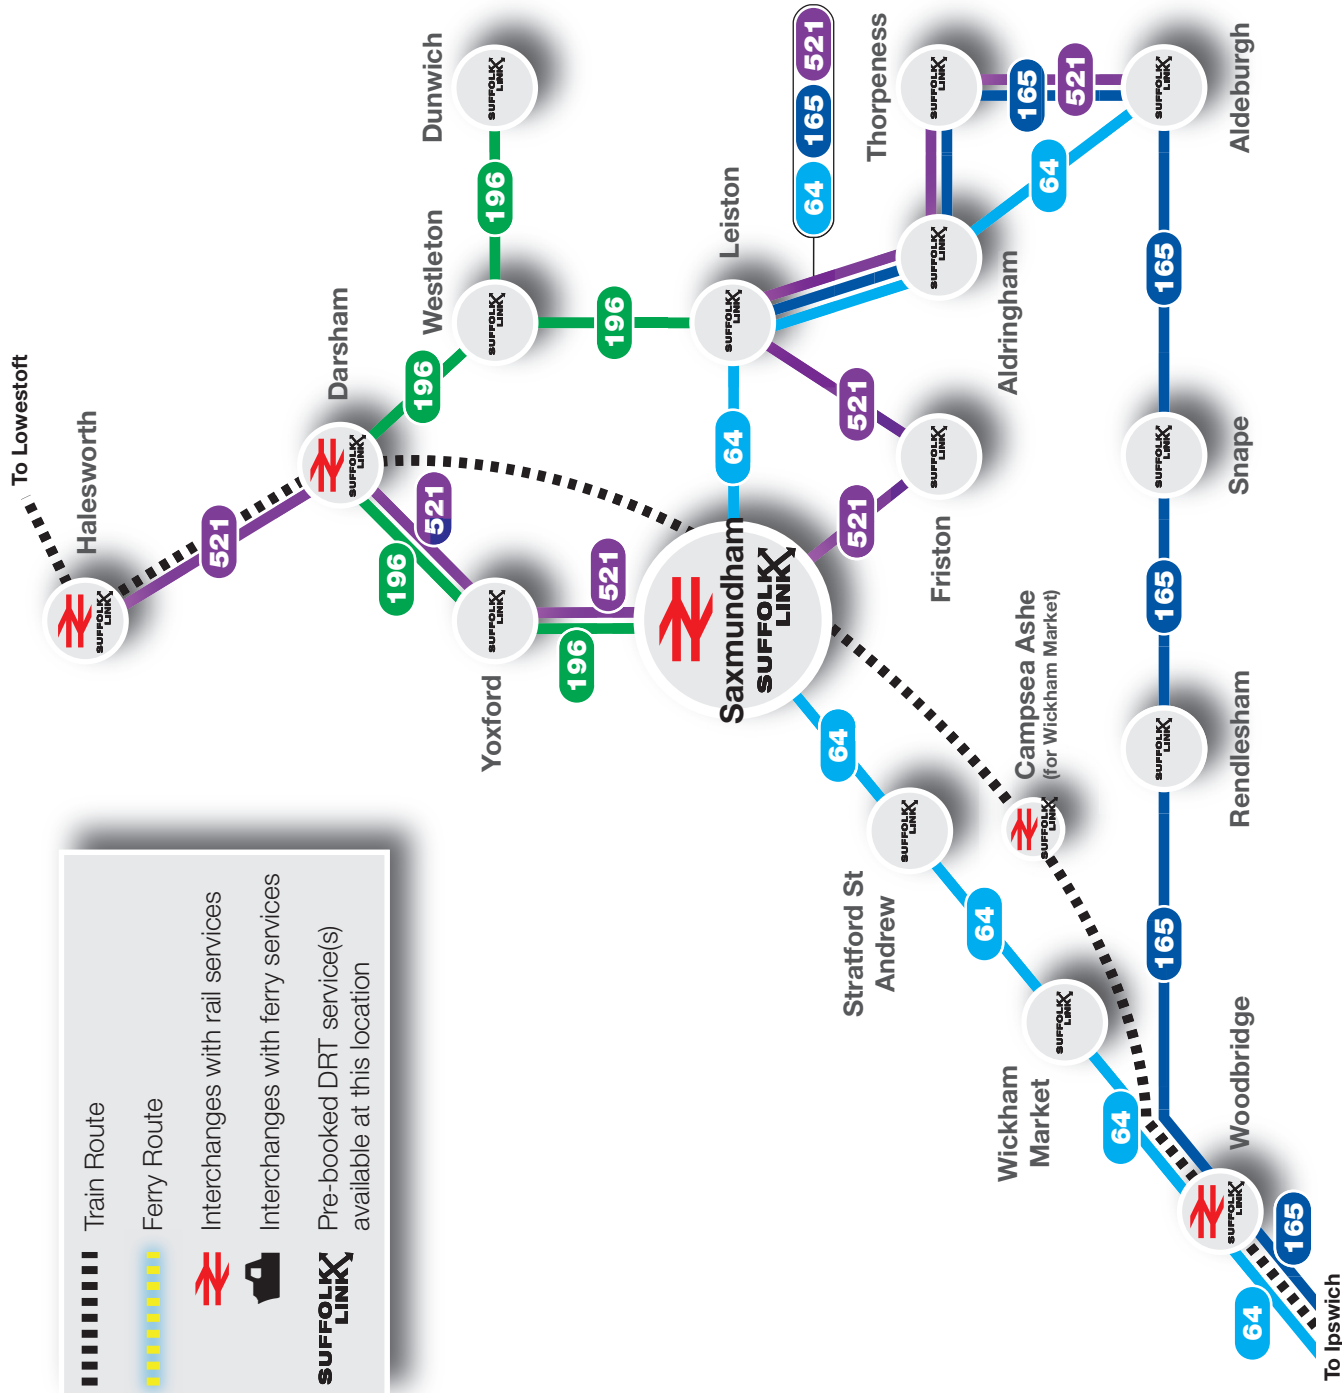

Train Route

Ferry Route

Interchanges with rail services

Interchanges with ferry services

**SUFFOLK LINK**  
Pre-booked DRT service(s)  
available at this location

Please note: Route diagram not to scale

To Ipswich