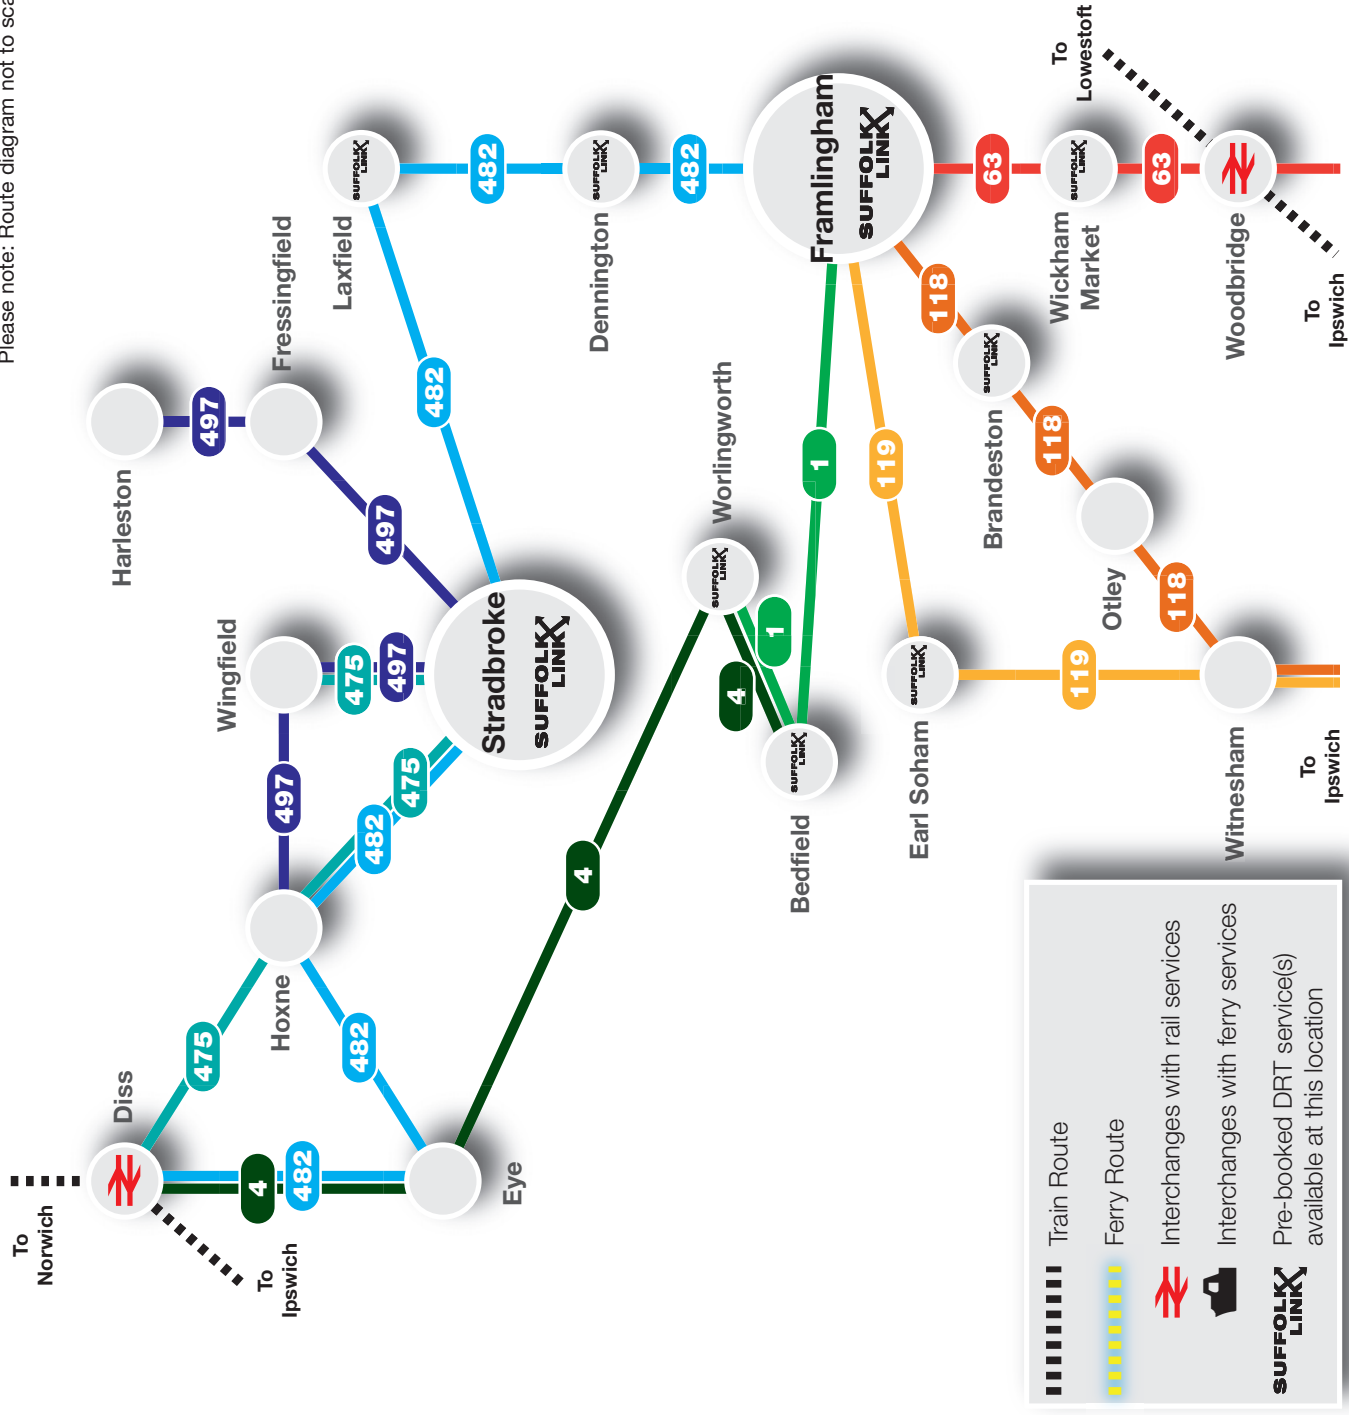

Please note: Route diagram not to scale

- Train Route
- Ferry Route
- Interchanges with rail services
- Interchanges with ferry services
- Pre-booked DRT service(s) available at this location

Framlingham - Otley - Witlesham - Ipswich Framlingham - Earl Soham - Witlesham - Ipswich