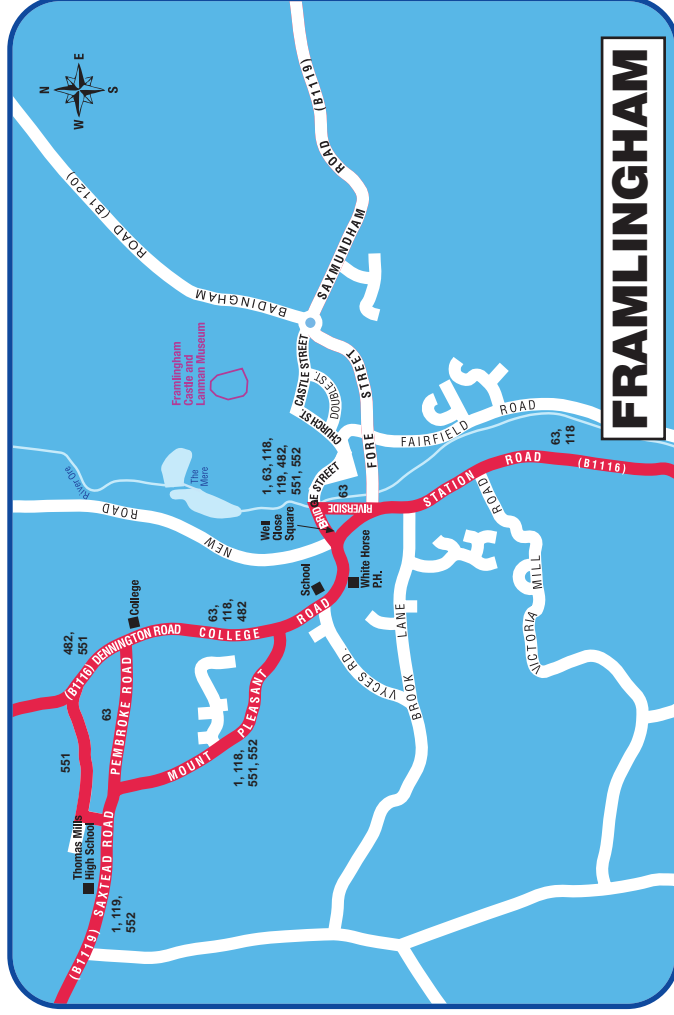

SUFFOLK LINK

LINKING SUFFOLK TO YOU

- Suffolk Links is a Demand Responsive Transport (DRT) scheme which can be tailored to meet the needs of passengers.
- Where possible the service will make connections with bus or rail services for travel further afield.
- For journeys within the service area where connecting to other services is inappropriate, end to end journeys will be possible.
- Suffolk Links will then pick you up from the stop agreed with the operator and take you where you want to go within the defined operating area.

SUFFOLK LINKS HOXNE AREA

- Serving an area covering Laxfield, Stradbroke, Thorndon, Worlingworth, Dennington, Cretingham .
- Simply call **01986 875600** up to a week before you wish to travel and book your journey.
- The booking service is open from 1000 to 1300 Monday to Friday.

SUFFOLK LINKS LOES

- Serving an area covering Yoxford, Badingham, Earl Soham, Parham, Great Glenham and Rendham.
- Simply call **01473 744619** up to a week before you wish to travel and book your journey.
- The booking service is open from 0800 to 1800 Monday to Friday.

For further information visit: www.suffolkonboard.com

suffolkonboard.com
suffolk passenger transport

Key to Town Plan

Road with bus route	
Road without bus route	
Service Number (Direction of travel)	
Rail Line	
Rail Station	
Bridge	
Public Building	
Tourist Information Centre	
Place of Interest	
River	

FRAMLINGHAM