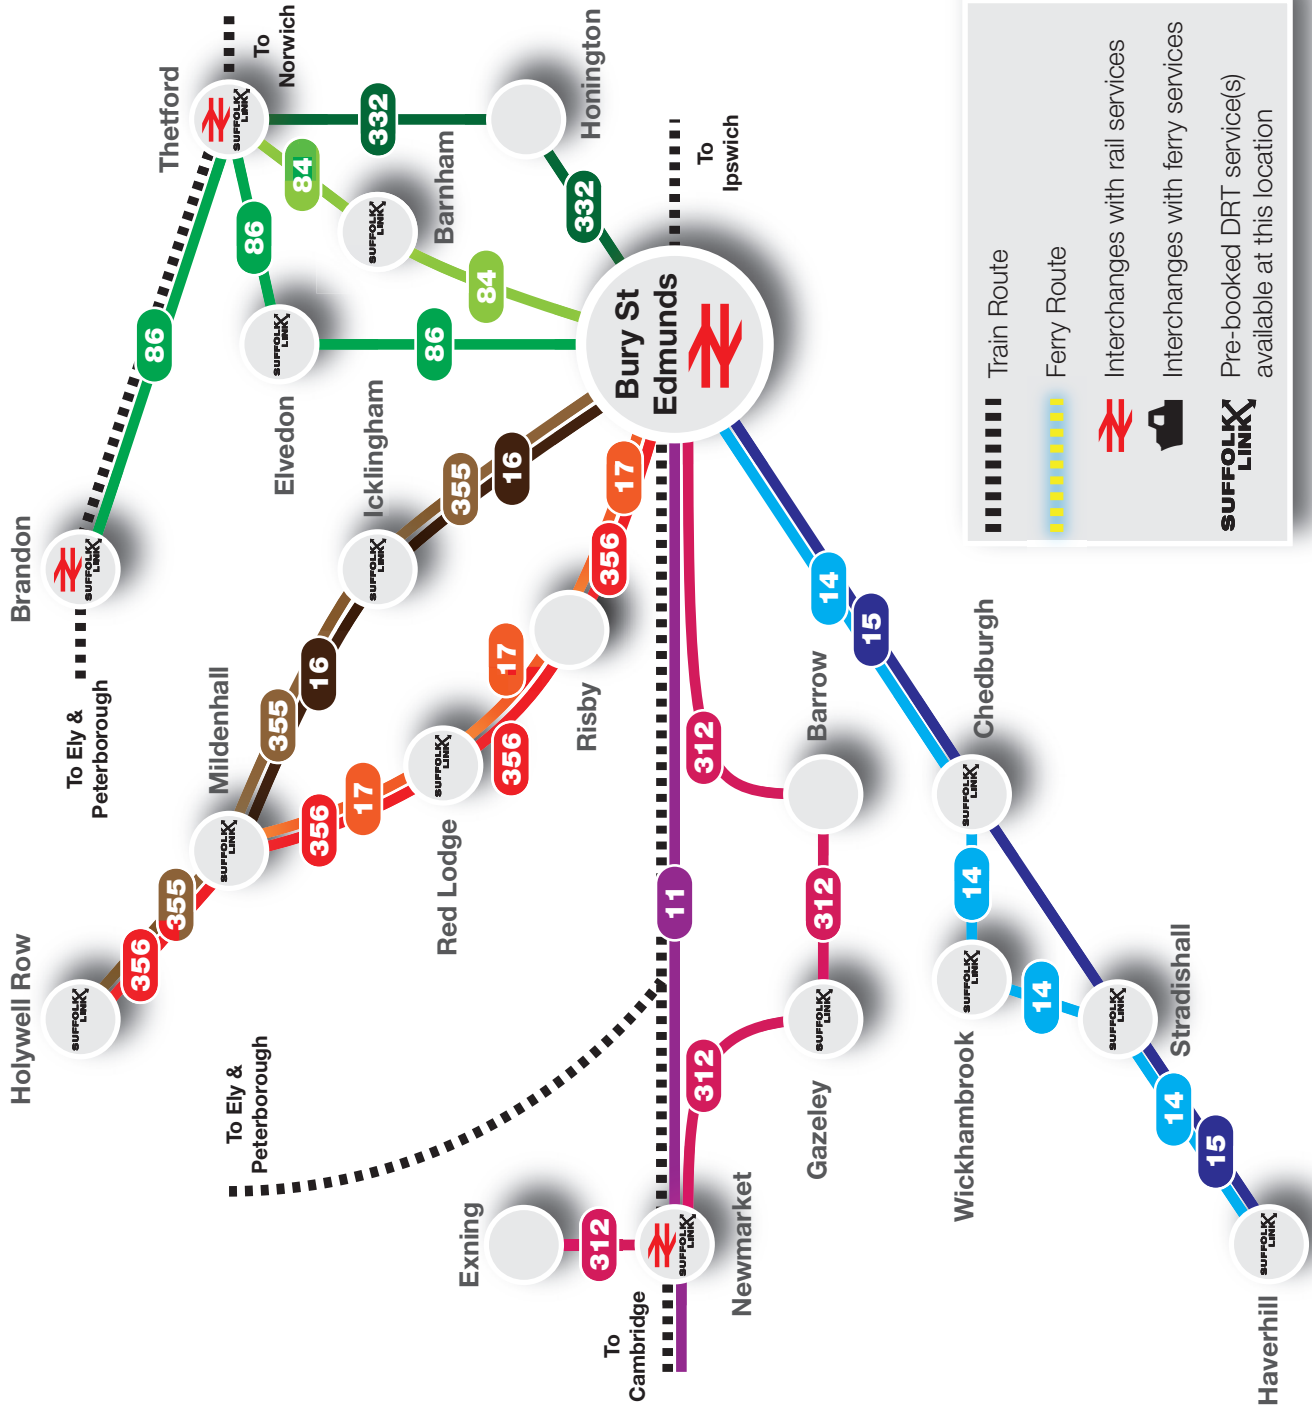

Please note: Route map not to scale