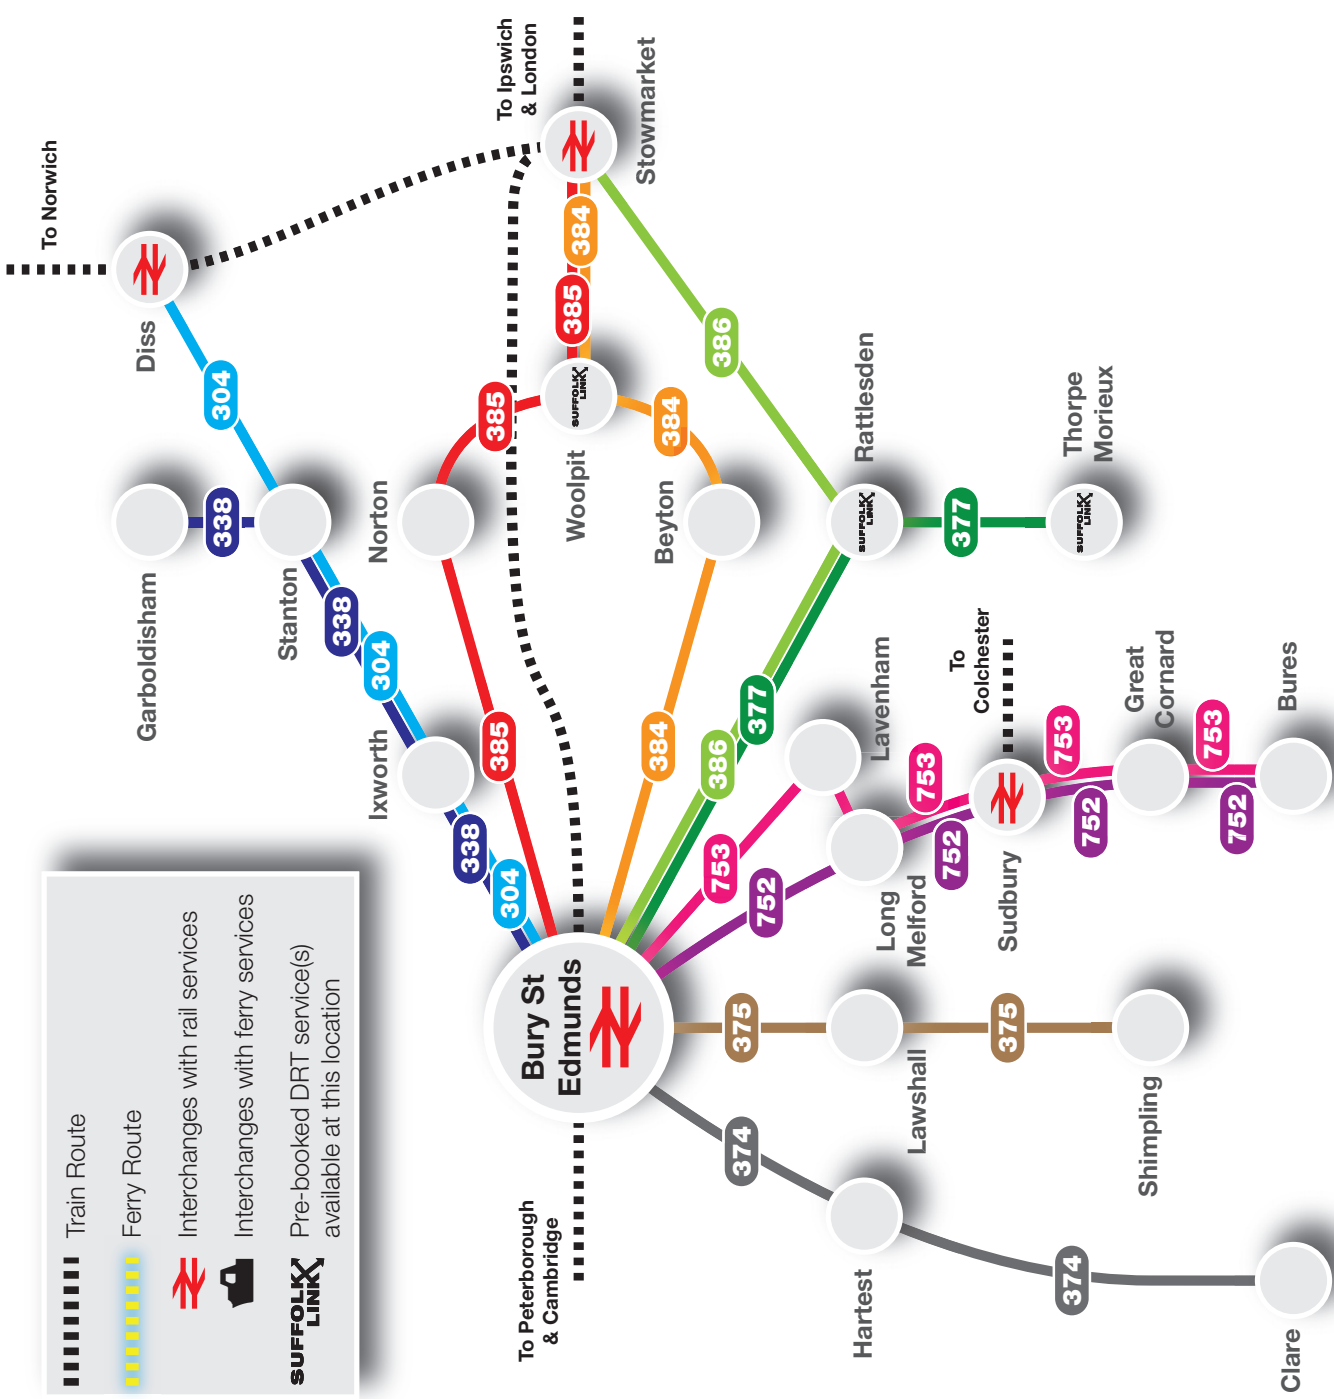

 Train Route  
 Ferry Route  
 Interchanges with rail services  
 Interchanges with ferry services  
 **SUFFOLK LINK**  
 Pre-booked DRT service(s) available at this location

Please note: Route diagram not to scale