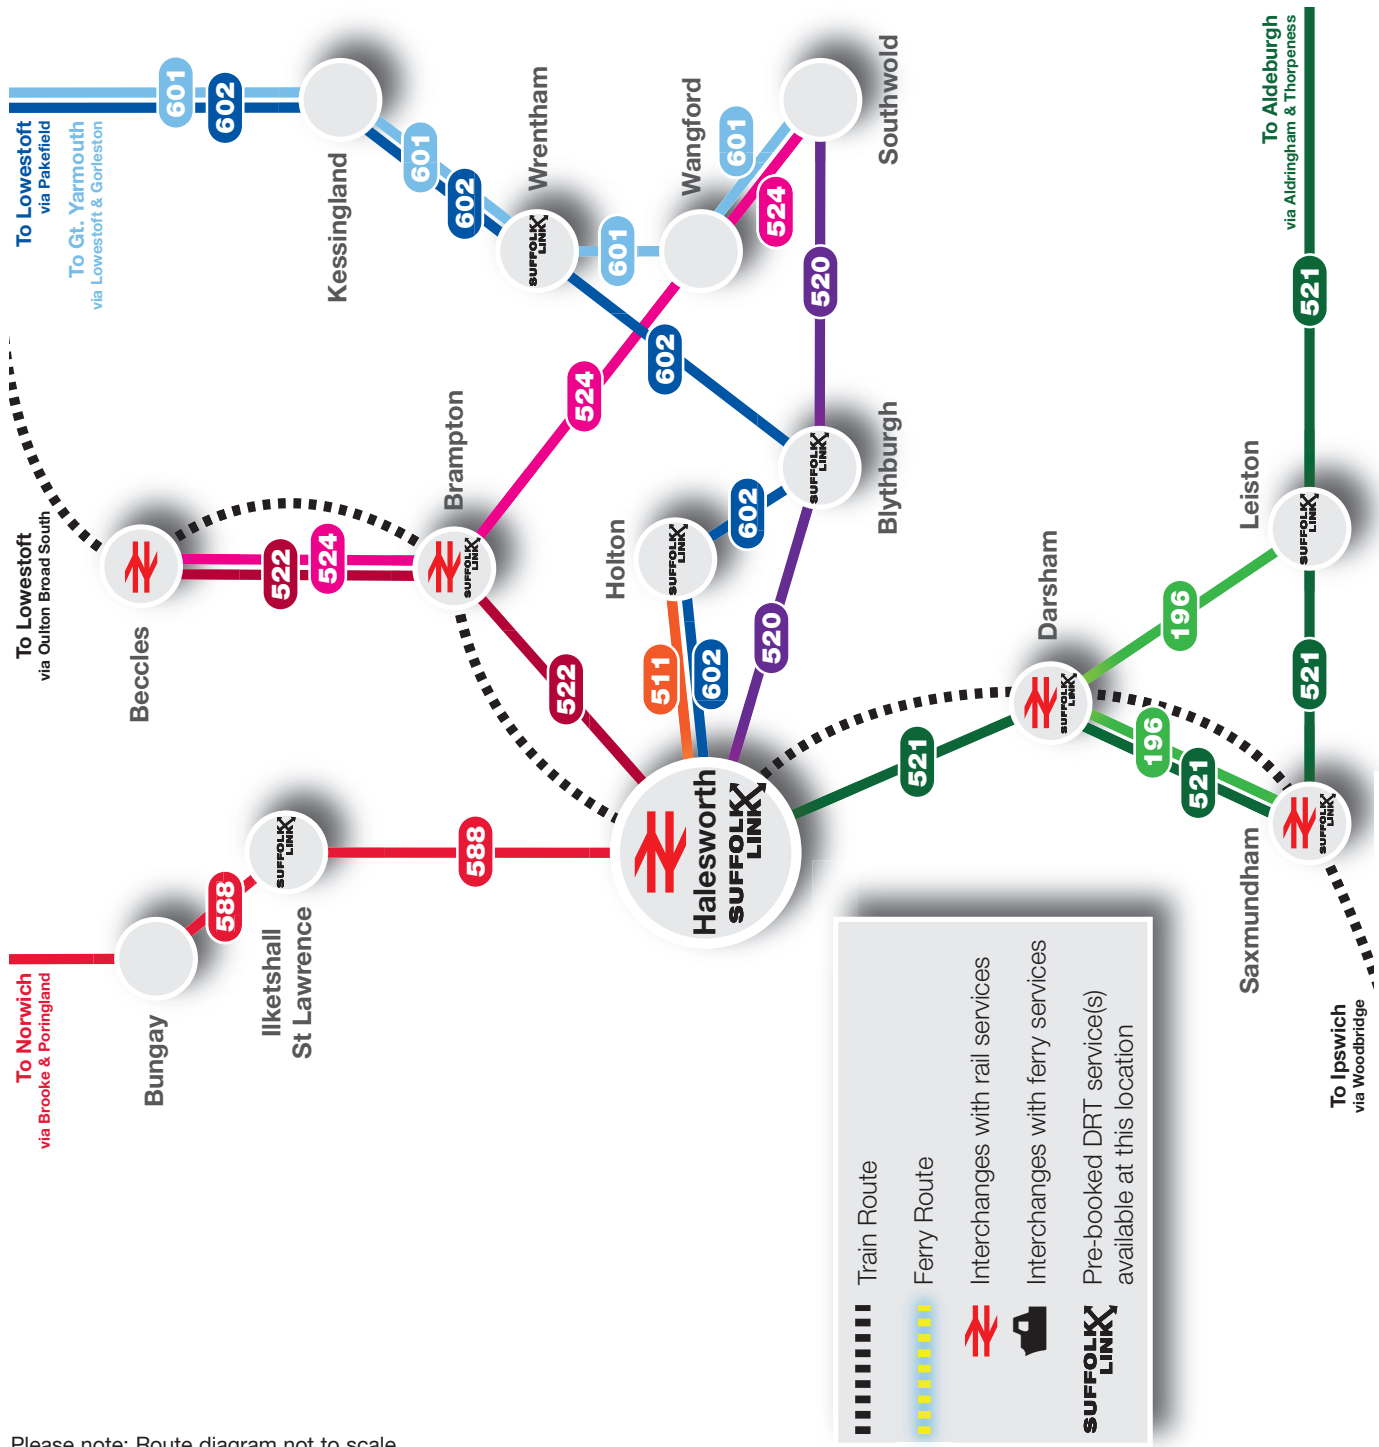

Please note: Route diagram not to scale