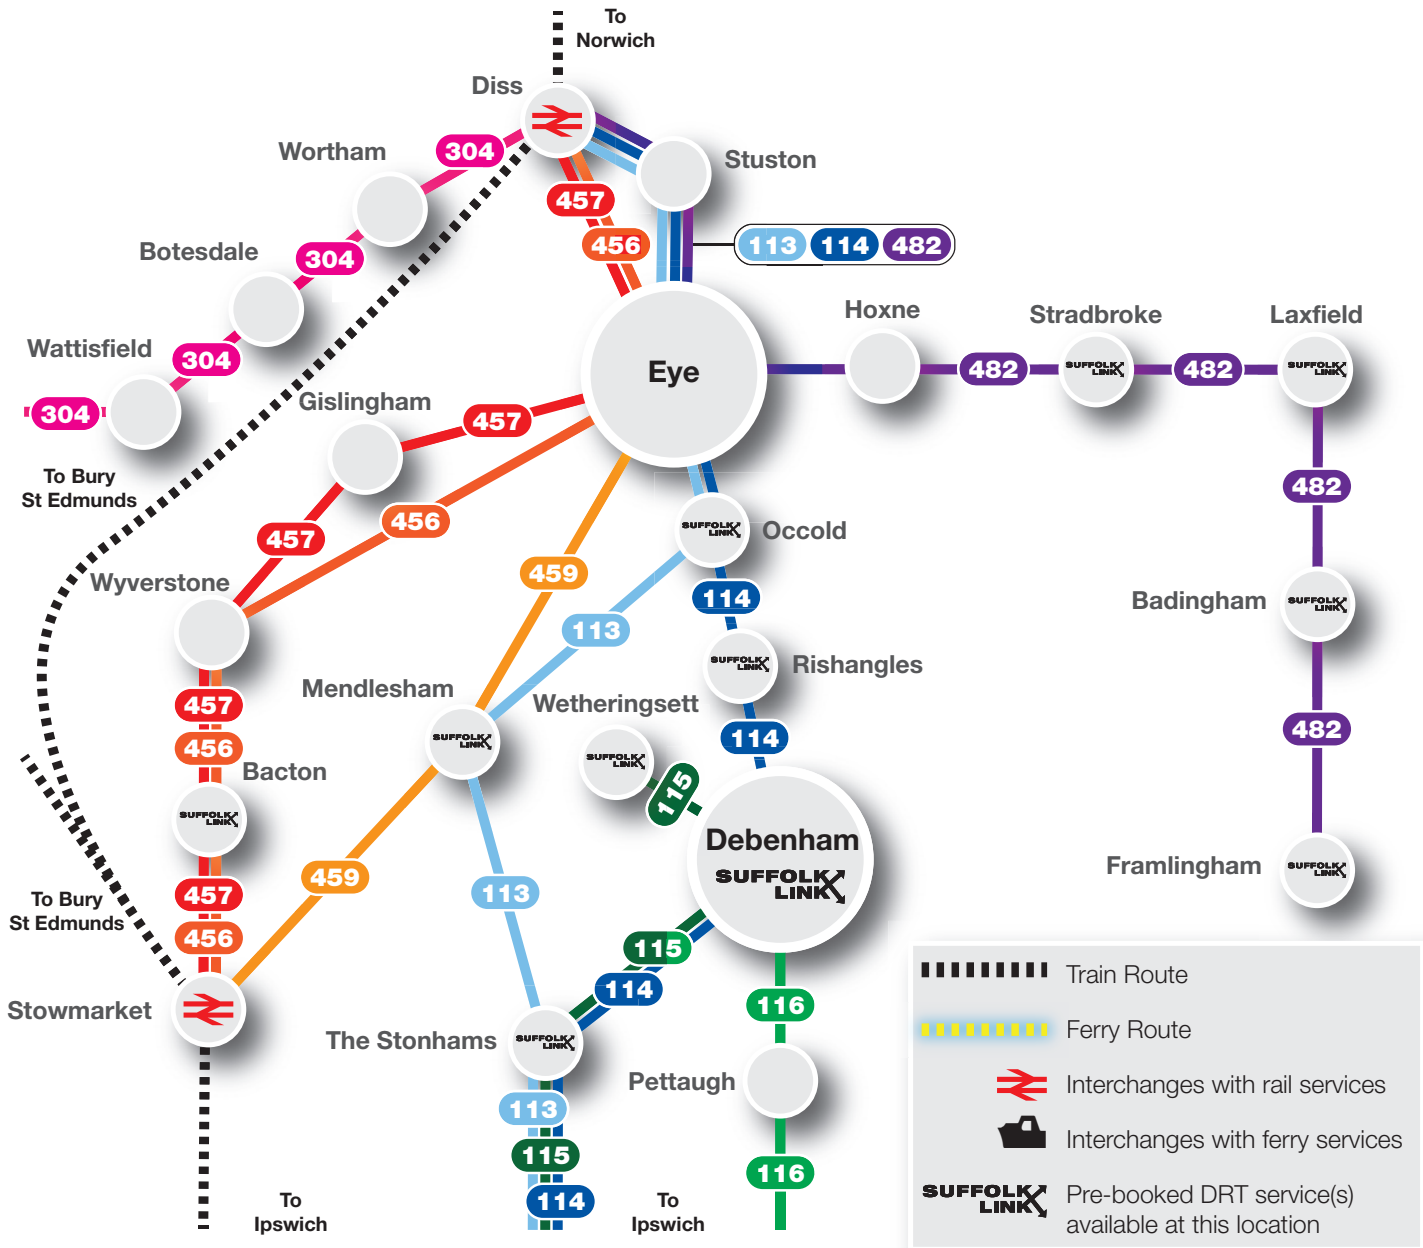

Please note: Route diagram not to scale