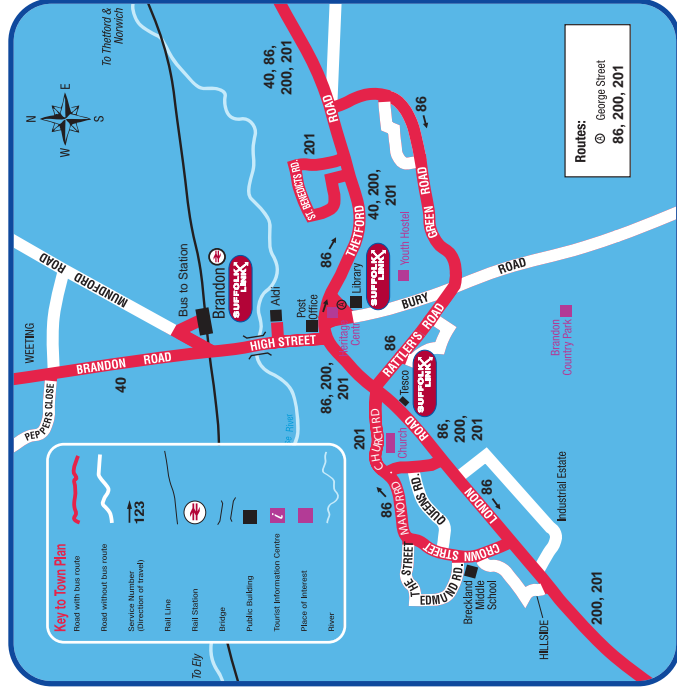

Mildenhall - Southend

F

From: 13th April 2012 to 28th September 2012

Operator
Service

WP
F

WP
F

Mildenhall, Bus Station	0915	Southend, Seaway Coach Park.....	1700
Newmarket, Guineas Bus Station.....	0930	Harlow, Chapel Fields Community Centre.....	1755
Cambridge, Bus Station	1000	Cambridge, Bus Station.....	1840
Harlow, Chapel Fields Community Centre	1030	Newmarket, Guineas Bus Station.....	1900
Southend, Seaway Coach Park	1125	Mildenhall, Bus Station	1915

Days and dates of operation:

Every Friday, 13th April to 28th September

Passengers are advised to call Go Whippet on 01954 230011 to pre-book journey

BRANDON