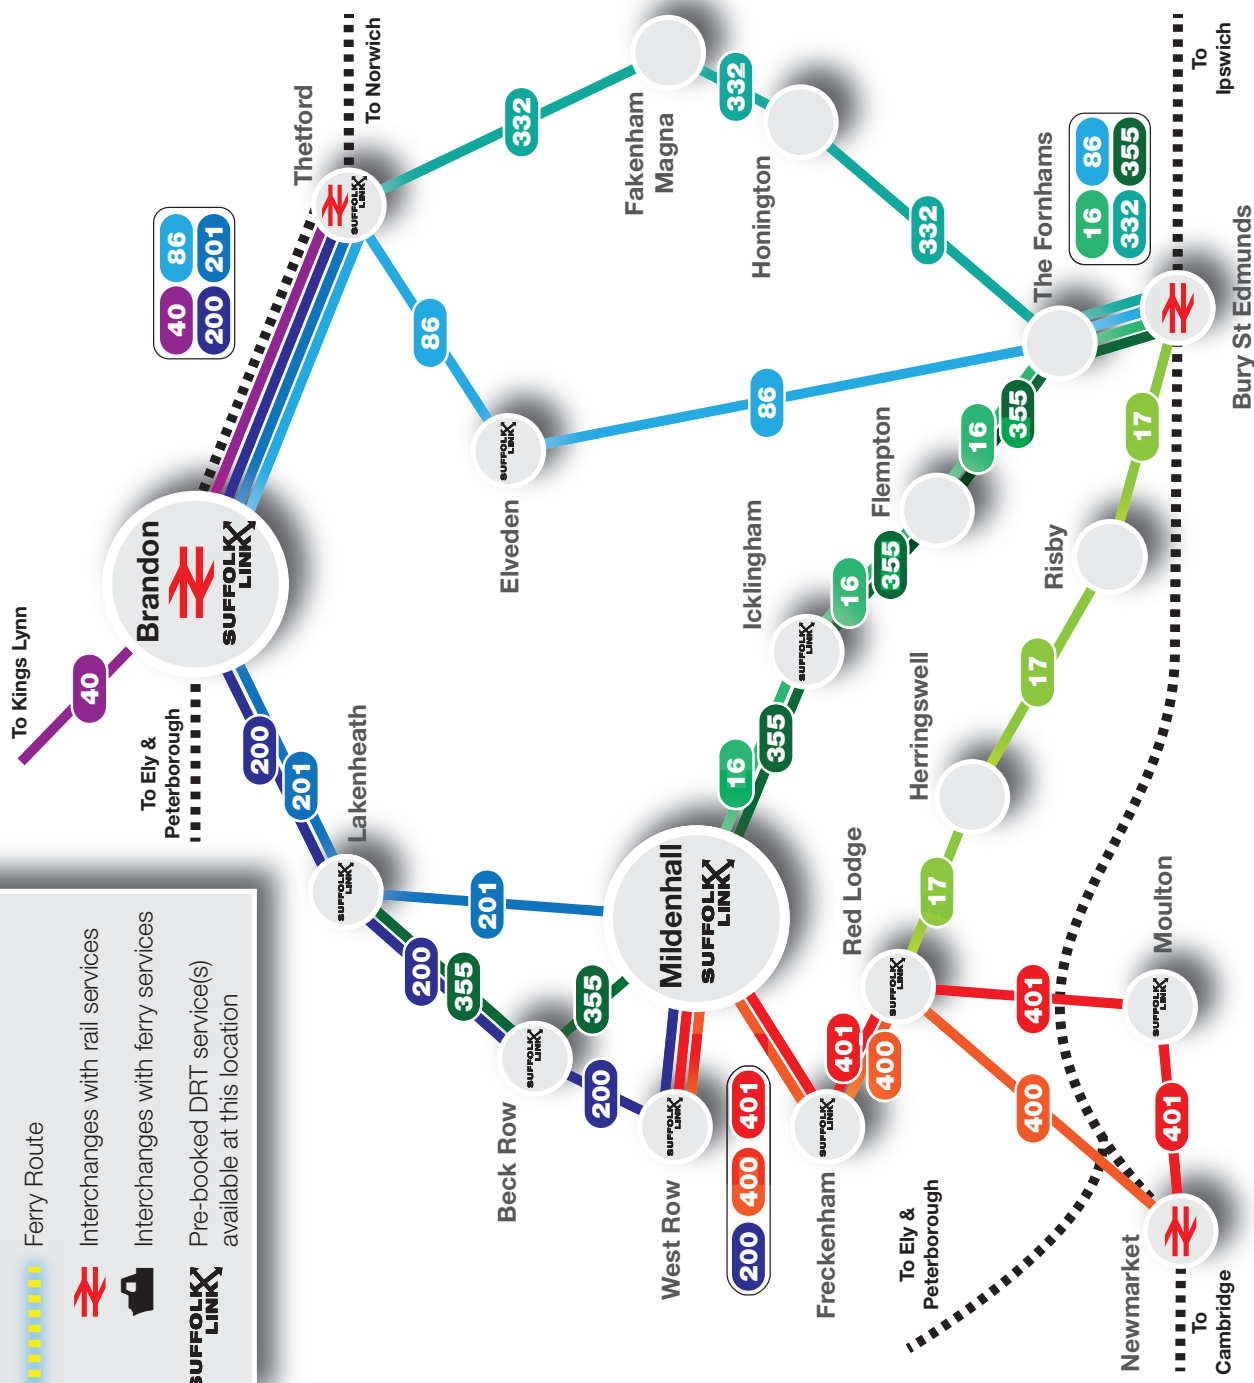

Please note: Route diagram not to scale

-  Train Route
-  Ferry Route
-  Interchanges with rail services
-  Interchanges with ferry services
-  Pre-booked DRT service(s) available at this location

Brandon - Kings Lynn