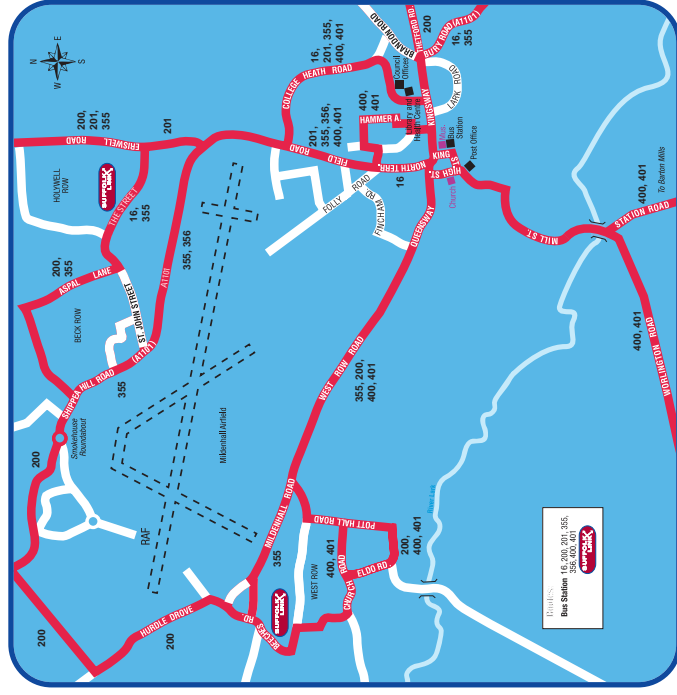

MILDENHALL