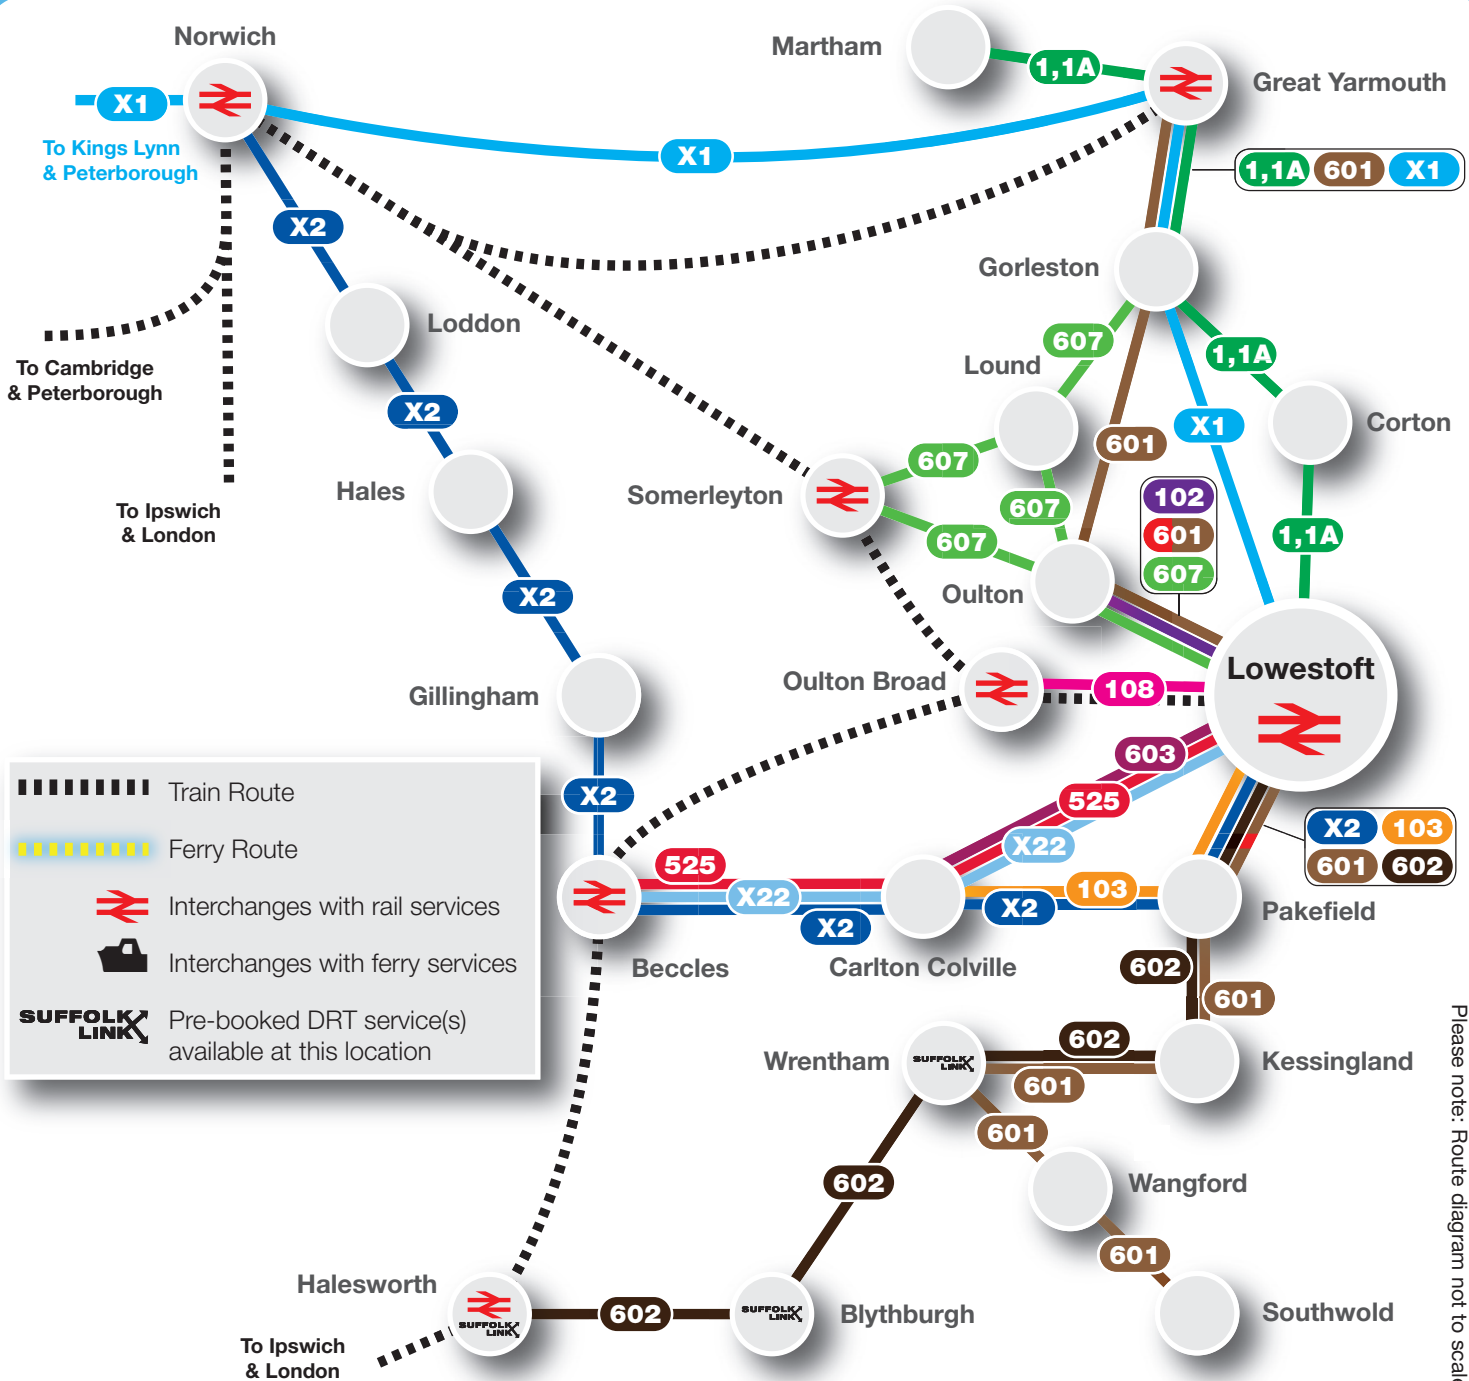

Please note: Route diagram not to scale