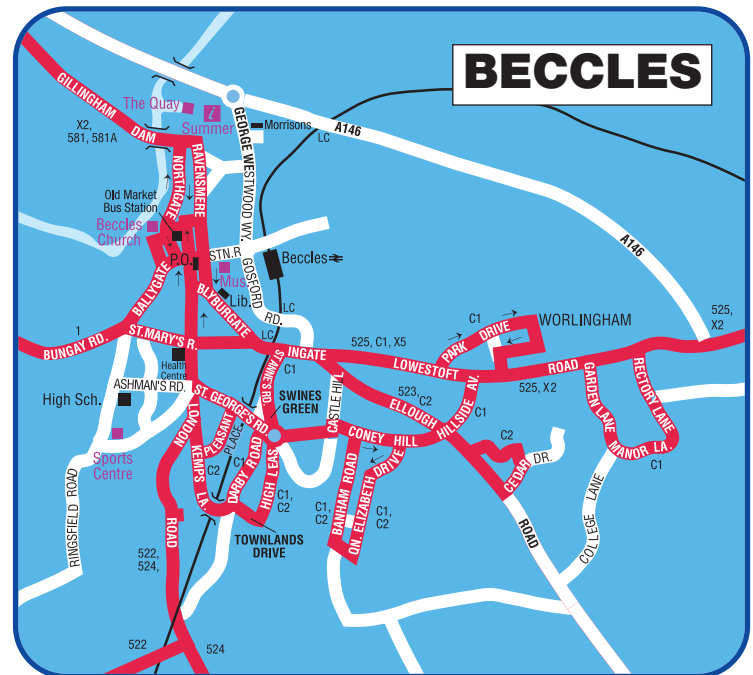

Cambridge - Great Yarmouth

G

From: 15th April 2012 to 30th October 2012

Operator Service	WP G	WP G
Cambridge, Bus Station	0900	Great Yarmouth, Nelson Road Coach Park
Newmarket, Guineas Bus Station	0930	Lowestoft, Royal Terrace, East Point Pavilion
Mildenhall, Bus Station	0945	Beccles, Old Market Place
Elveden, London Road, adj Post Office	0955	Bungay, Broad Street, opp Green Dragon
Thetford, Bus Station	1005	Diss, Bus Station
Bresingham, A1066 opp Gardens	1025	Bresingham, A1066 Gardens
Diss, Park Road, opp Bus Station	1030	Thetford, Bus Station
Bungay, Broad Street, opp Green Dragon	1110	Elveden, London Road, opp Post Office
Beccles, Old Market Place	1125	Mildenhall, Bus Station
Lowestoft, Royal Terrace, East Point Pavilion	1140	Newmarket, Guineas Bus Station
Great Yarmouth, Nelson Road Coach Park	1205	Cambridge, Bus Station

Days and dates of operation: Every Sunday: 15th April to 30th October

Passengers are advised to call Go Whippet on 01954 230011 to pre-book journey

Key to Town Plan

- Road with bus route
- Road without bus route
- Service Number (Direction of travel) **123**
- Rail Line
- Rail Station
- Bridge
- Public Building
- Tourist Information Centre
- Place of Interest
- River