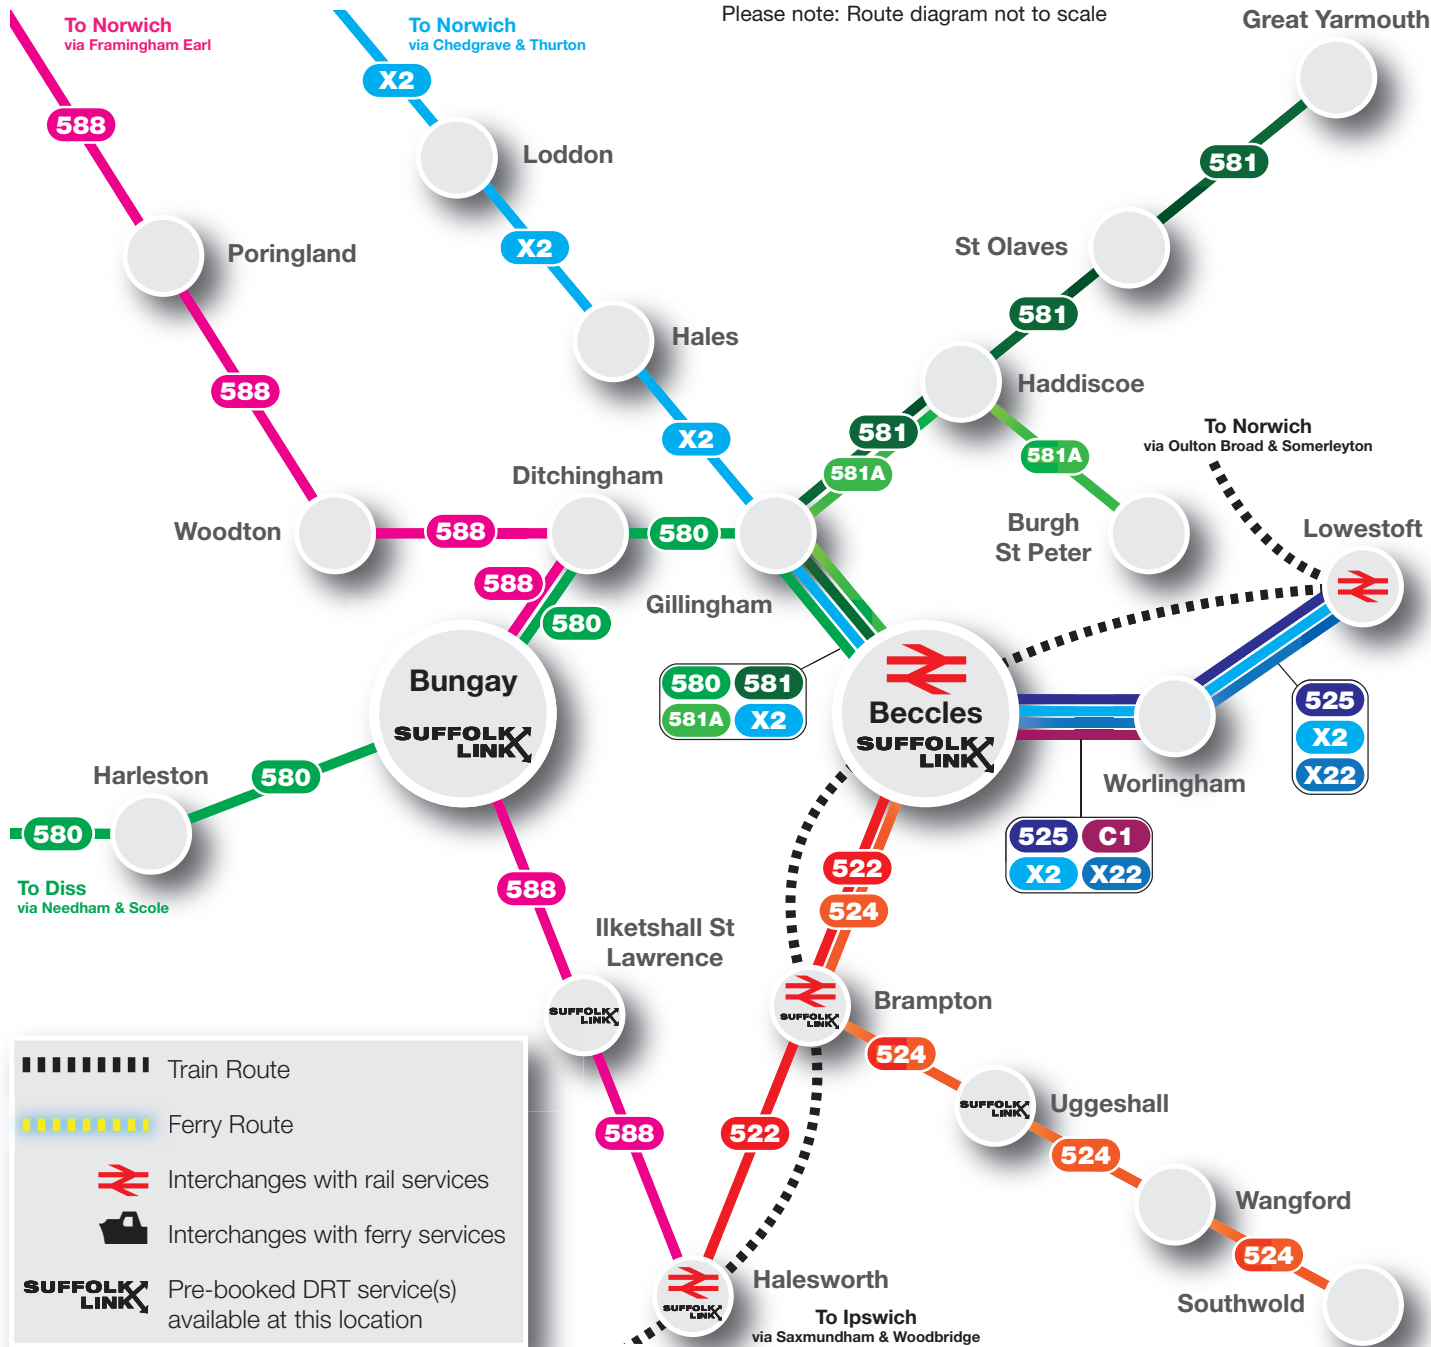

Please note: Route diagram not to scale

Train Route
Ferry Route
Interchanges with rail services
Interchanges with ferry services
Pre-booked DRT service(s) available at this location