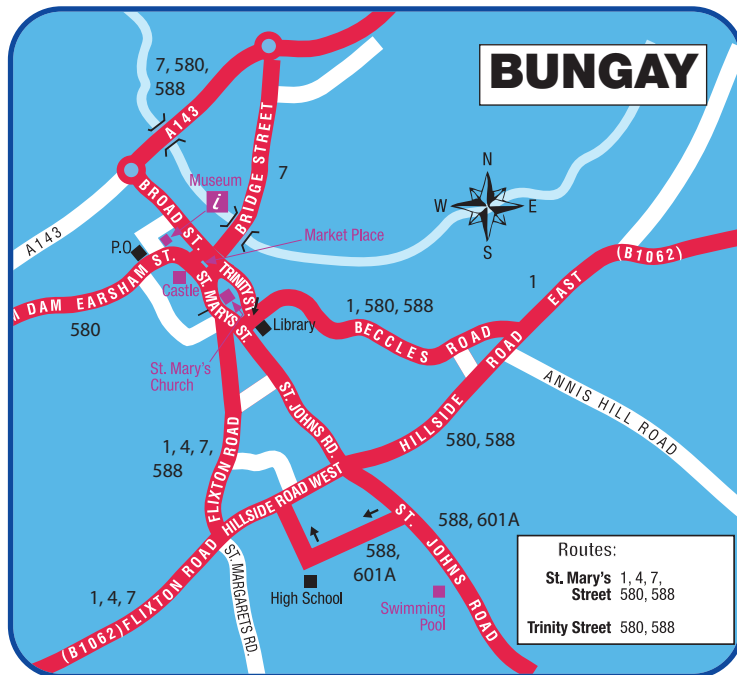

Cambridge - Great Yarmouth

G

From: 15th April 2012 to 30th October 2012

Operator Service	WP G	WP G
Cambridge, Bus Station	0900	Great Yarmouth, Nelson Road Coach Park
Newmarket, Guineas Bus Station	0930	Lowestoft, Royal Terrace, East Point Pavilion
Mildenhall, Bus Station	0945	Beccles, Old Market Place
Elveden, London Road, adj Post Office	0955	Bungay, Broad Street, opp Green Dragon
Thetford, Bus Station	1005	Diss, Bus Station
Bresingham, A1066 opp Gardens	1025	Bresingham, A1066 Gardens
Diss, Park Road, opp Bus Station	1030	Thetford, Bus Station
Bungay, Broad Street, opp Green Dragon	1110	Elveden, London Road, opp Post Office
Beccles, Old Market Place	1125	Mildenhall, Bus Station
Lowestoft, Royal Terrace, East Point Pavilion	1140	Newmarket, Guineas Bus Station
Great Yarmouth, Nelson Road Coach Park	1205	Cambridge, Bus Station

Days and dates of operation: Every Sunday: 15th April to 30th October

Passengers are advised to call Go Whippet on 01954 230011 to pre-book journey

Key to Town Plan

- Road with bus route
- Road without bus route
- Service Number (Direction of travel) **123**
- Rail Line
- Rail Station
- Bridge
- Public Building
- Tourist Information Centre
- Place of Interest
- River