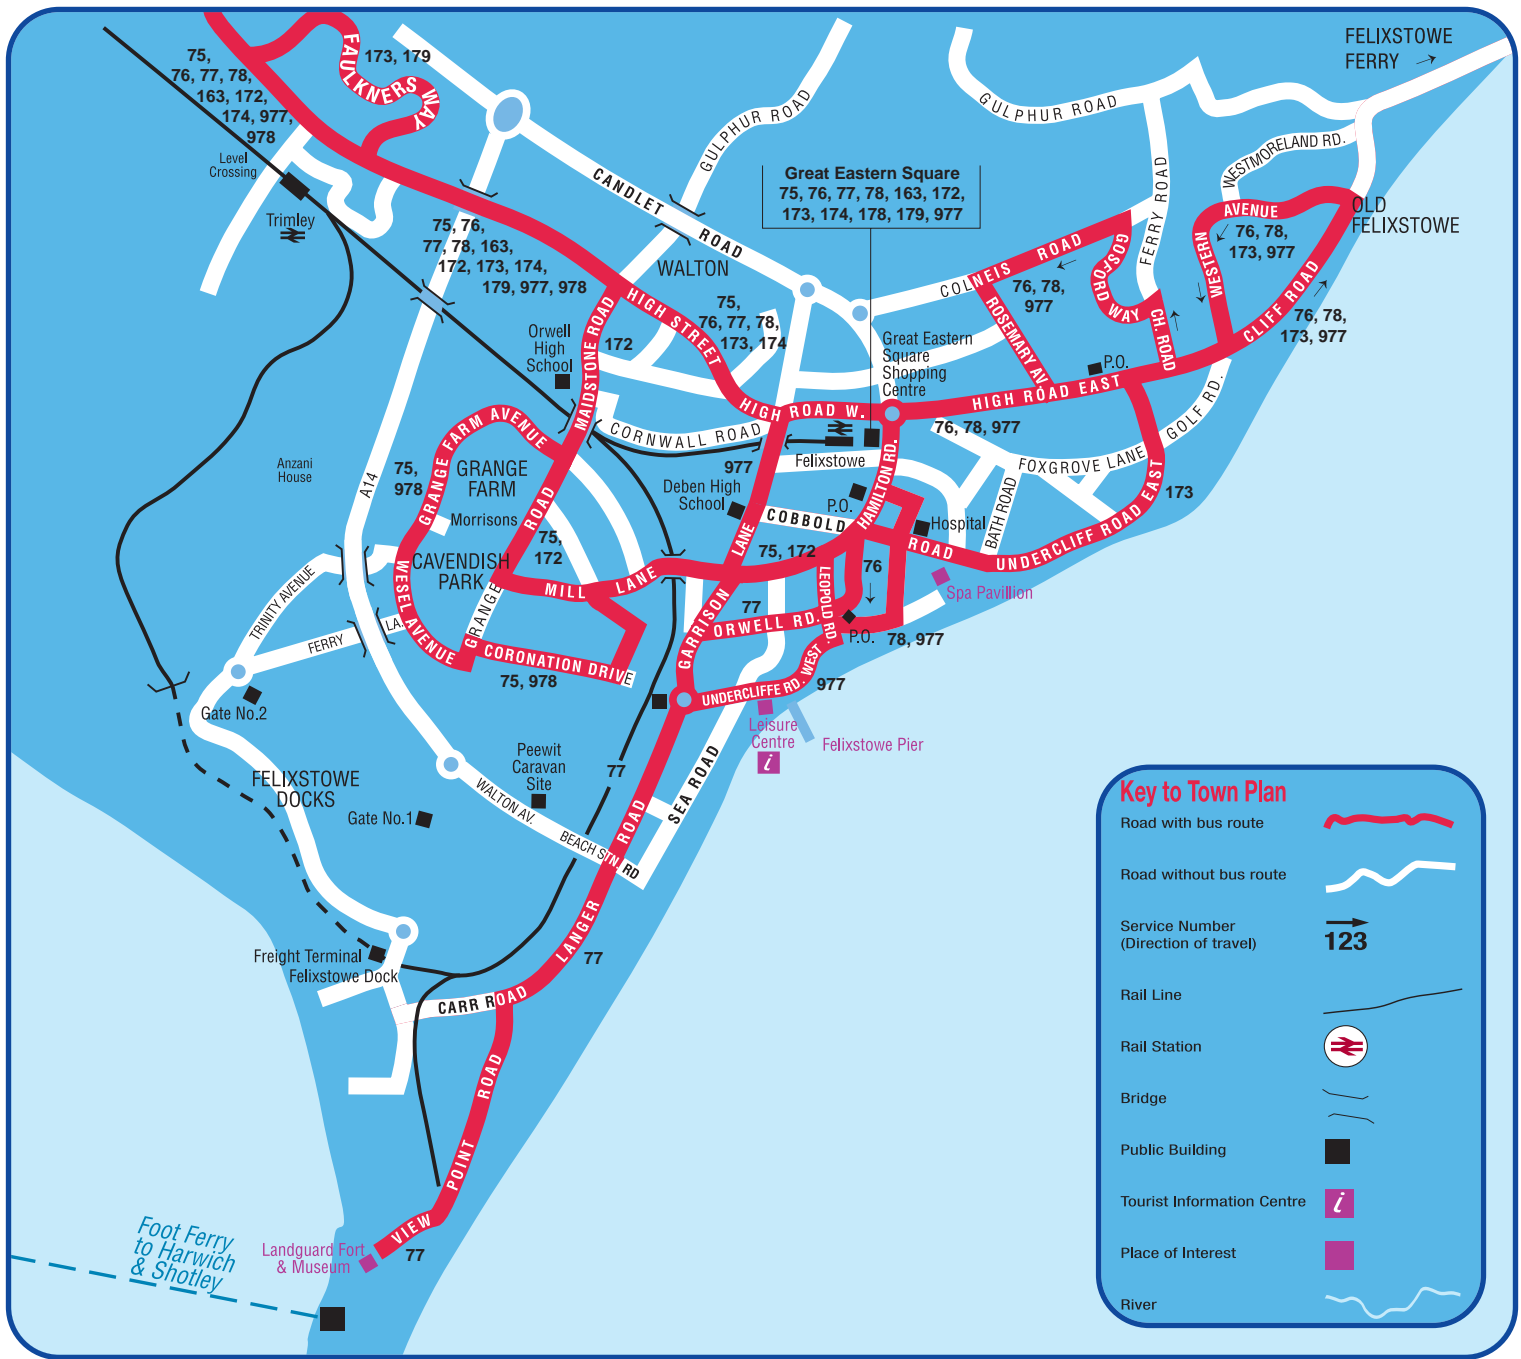

FELIXSTOWE