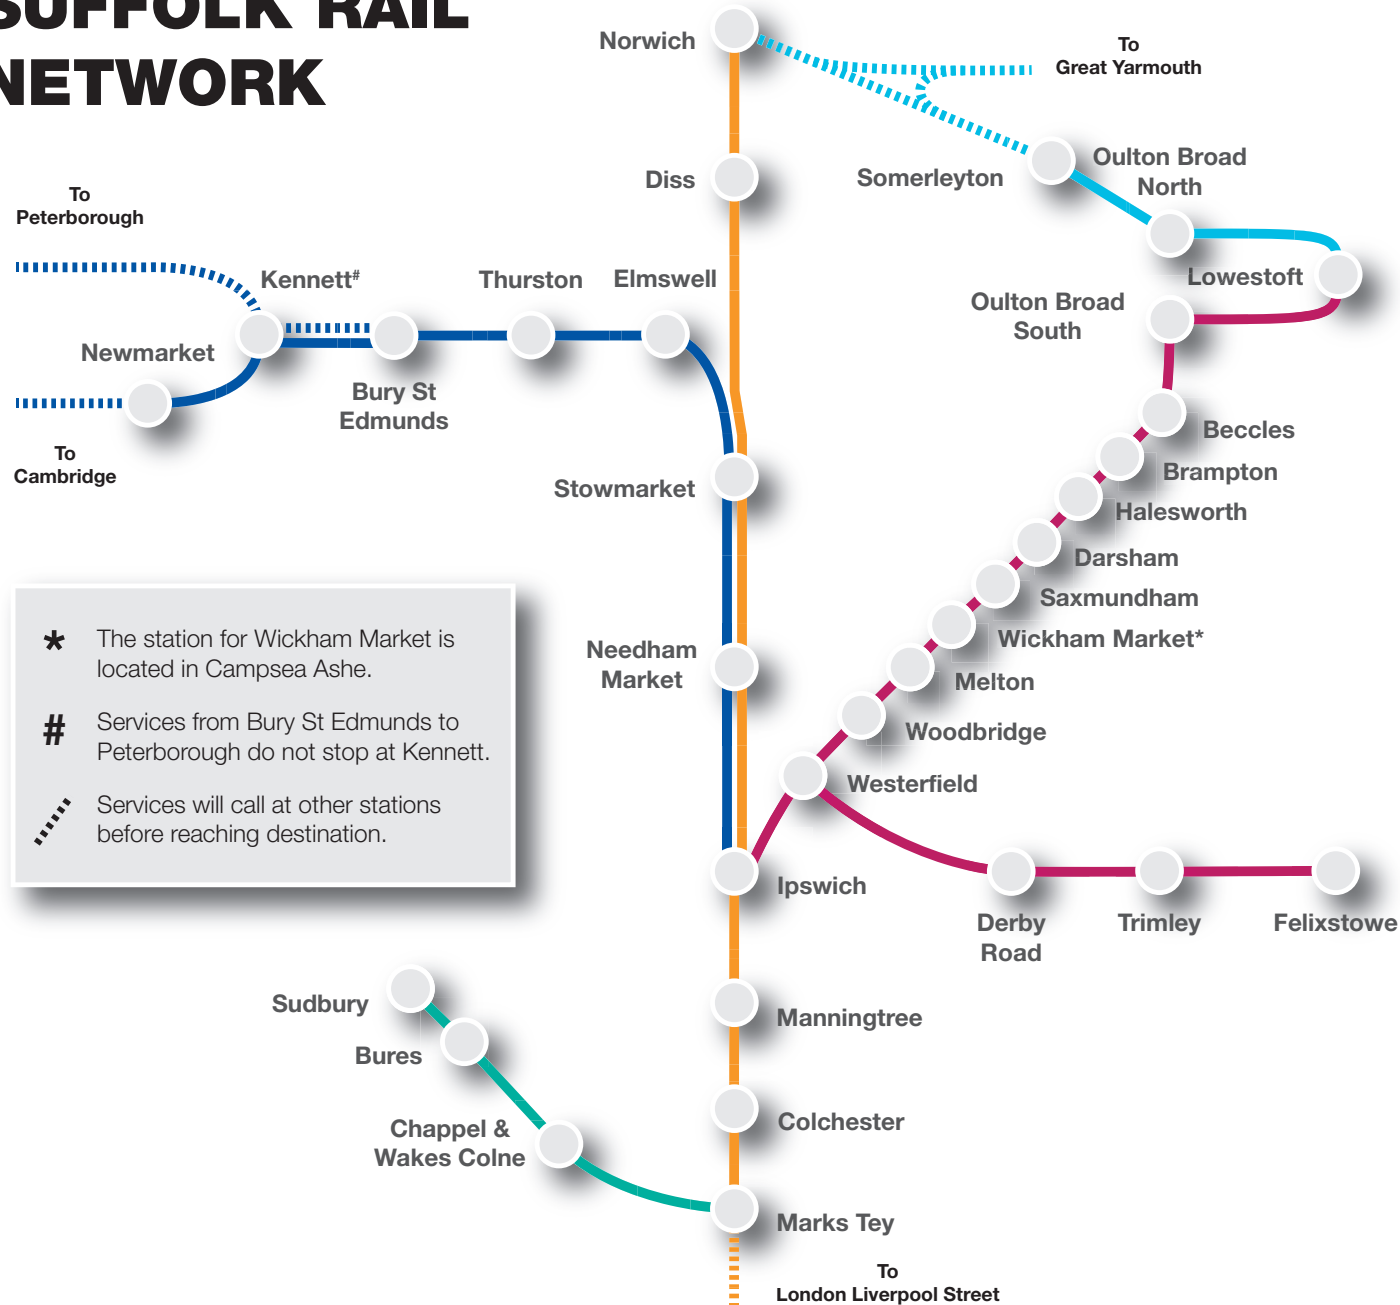

SUFFOLK RAIL NETWORK

* The station for Wickham Market is located in Campsea Ashe.

Services from Bury St Edmunds to Peterborough do not stop at Kennett.

..... Services will call at other stations before reaching destination.

Please note: Route diagram not to scale