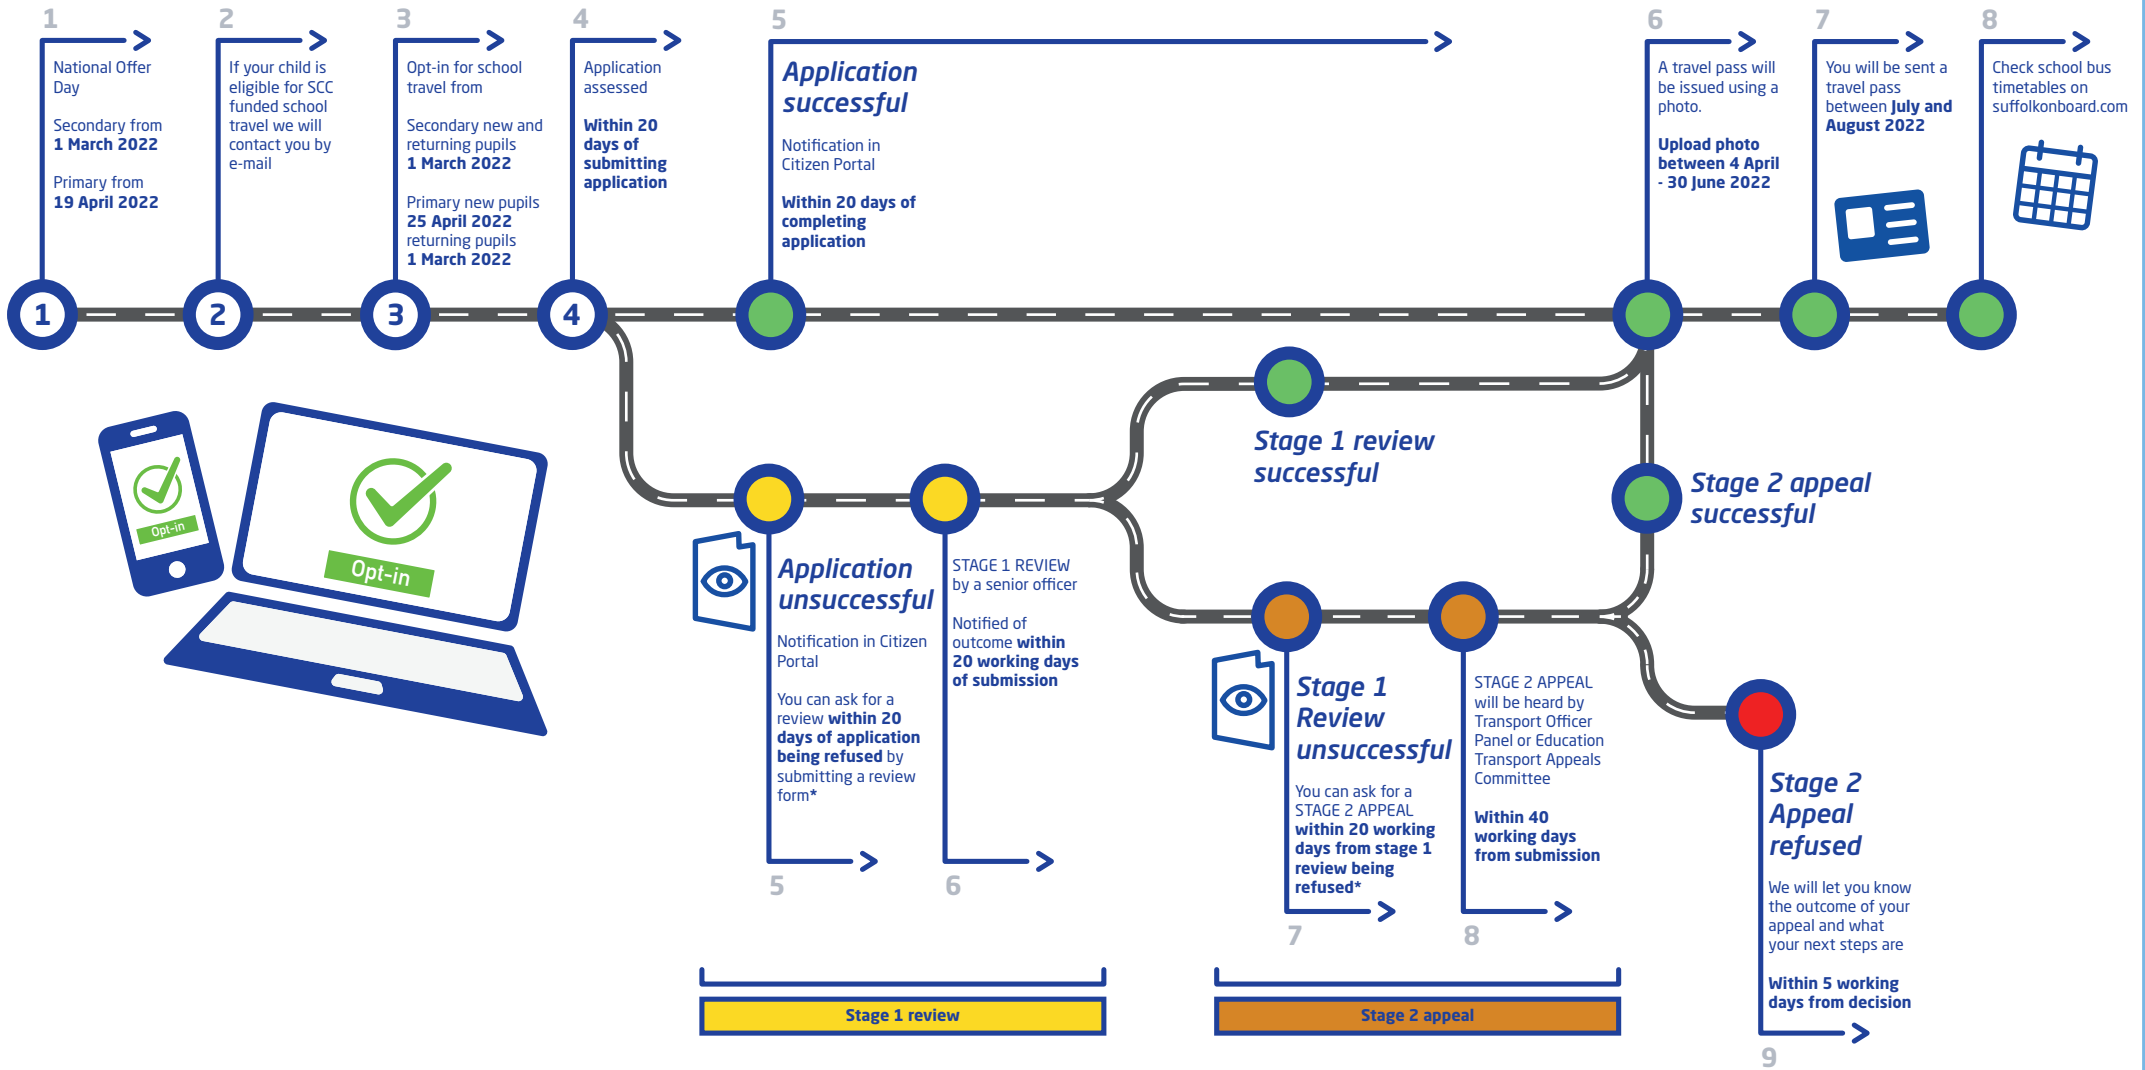

School travel application process

*** Please Note** - In accordance with the Department for Education (DfE) guidance, any stage 1 review or stage 2 appeal received outside of the statutory 20 working days will not be considered.