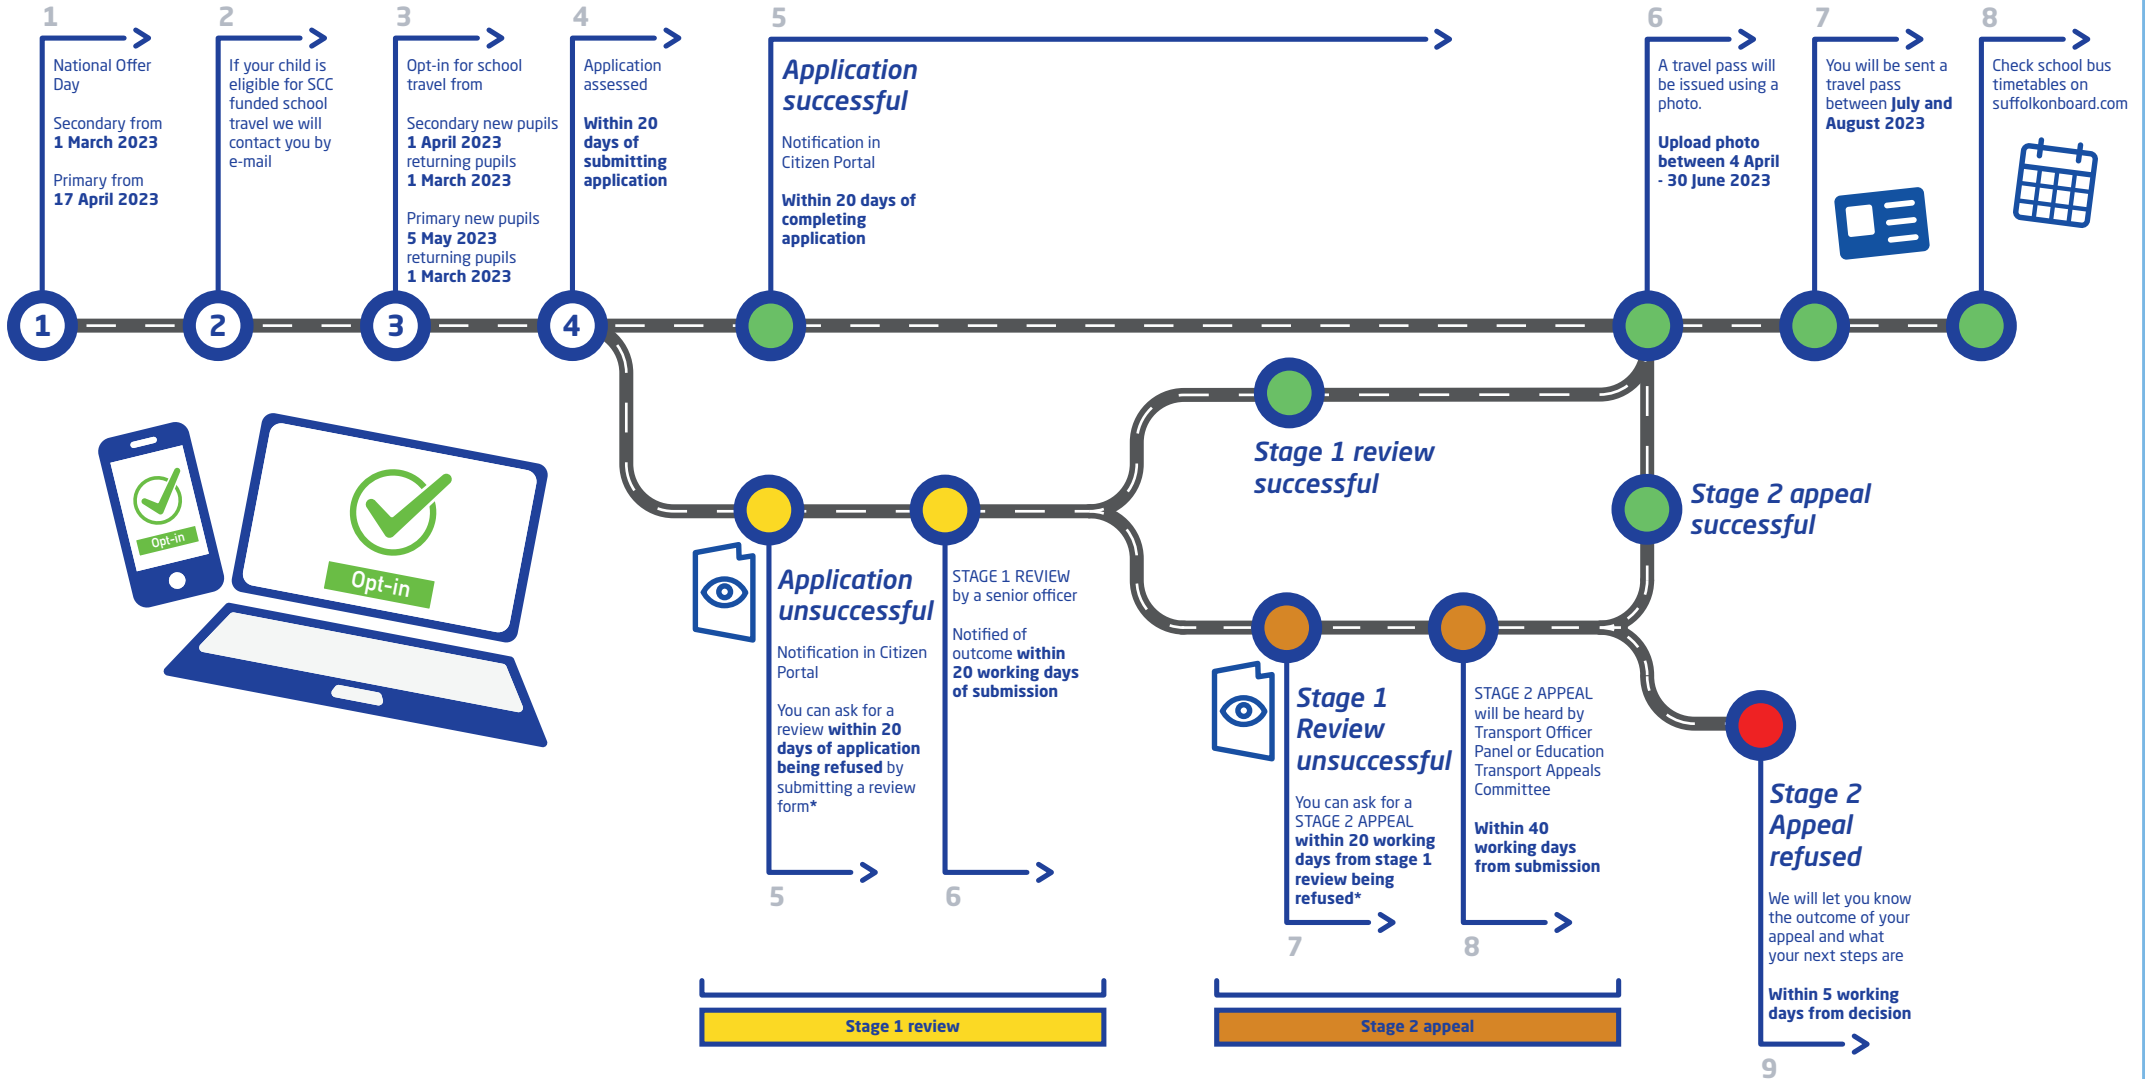

# School travel application process

**\* Please Note** - In accordance with the Department for Education (DfE) guidance, any stage 1 review or stage 2 appeal received outside of the statutory 20 working days will not be considered.