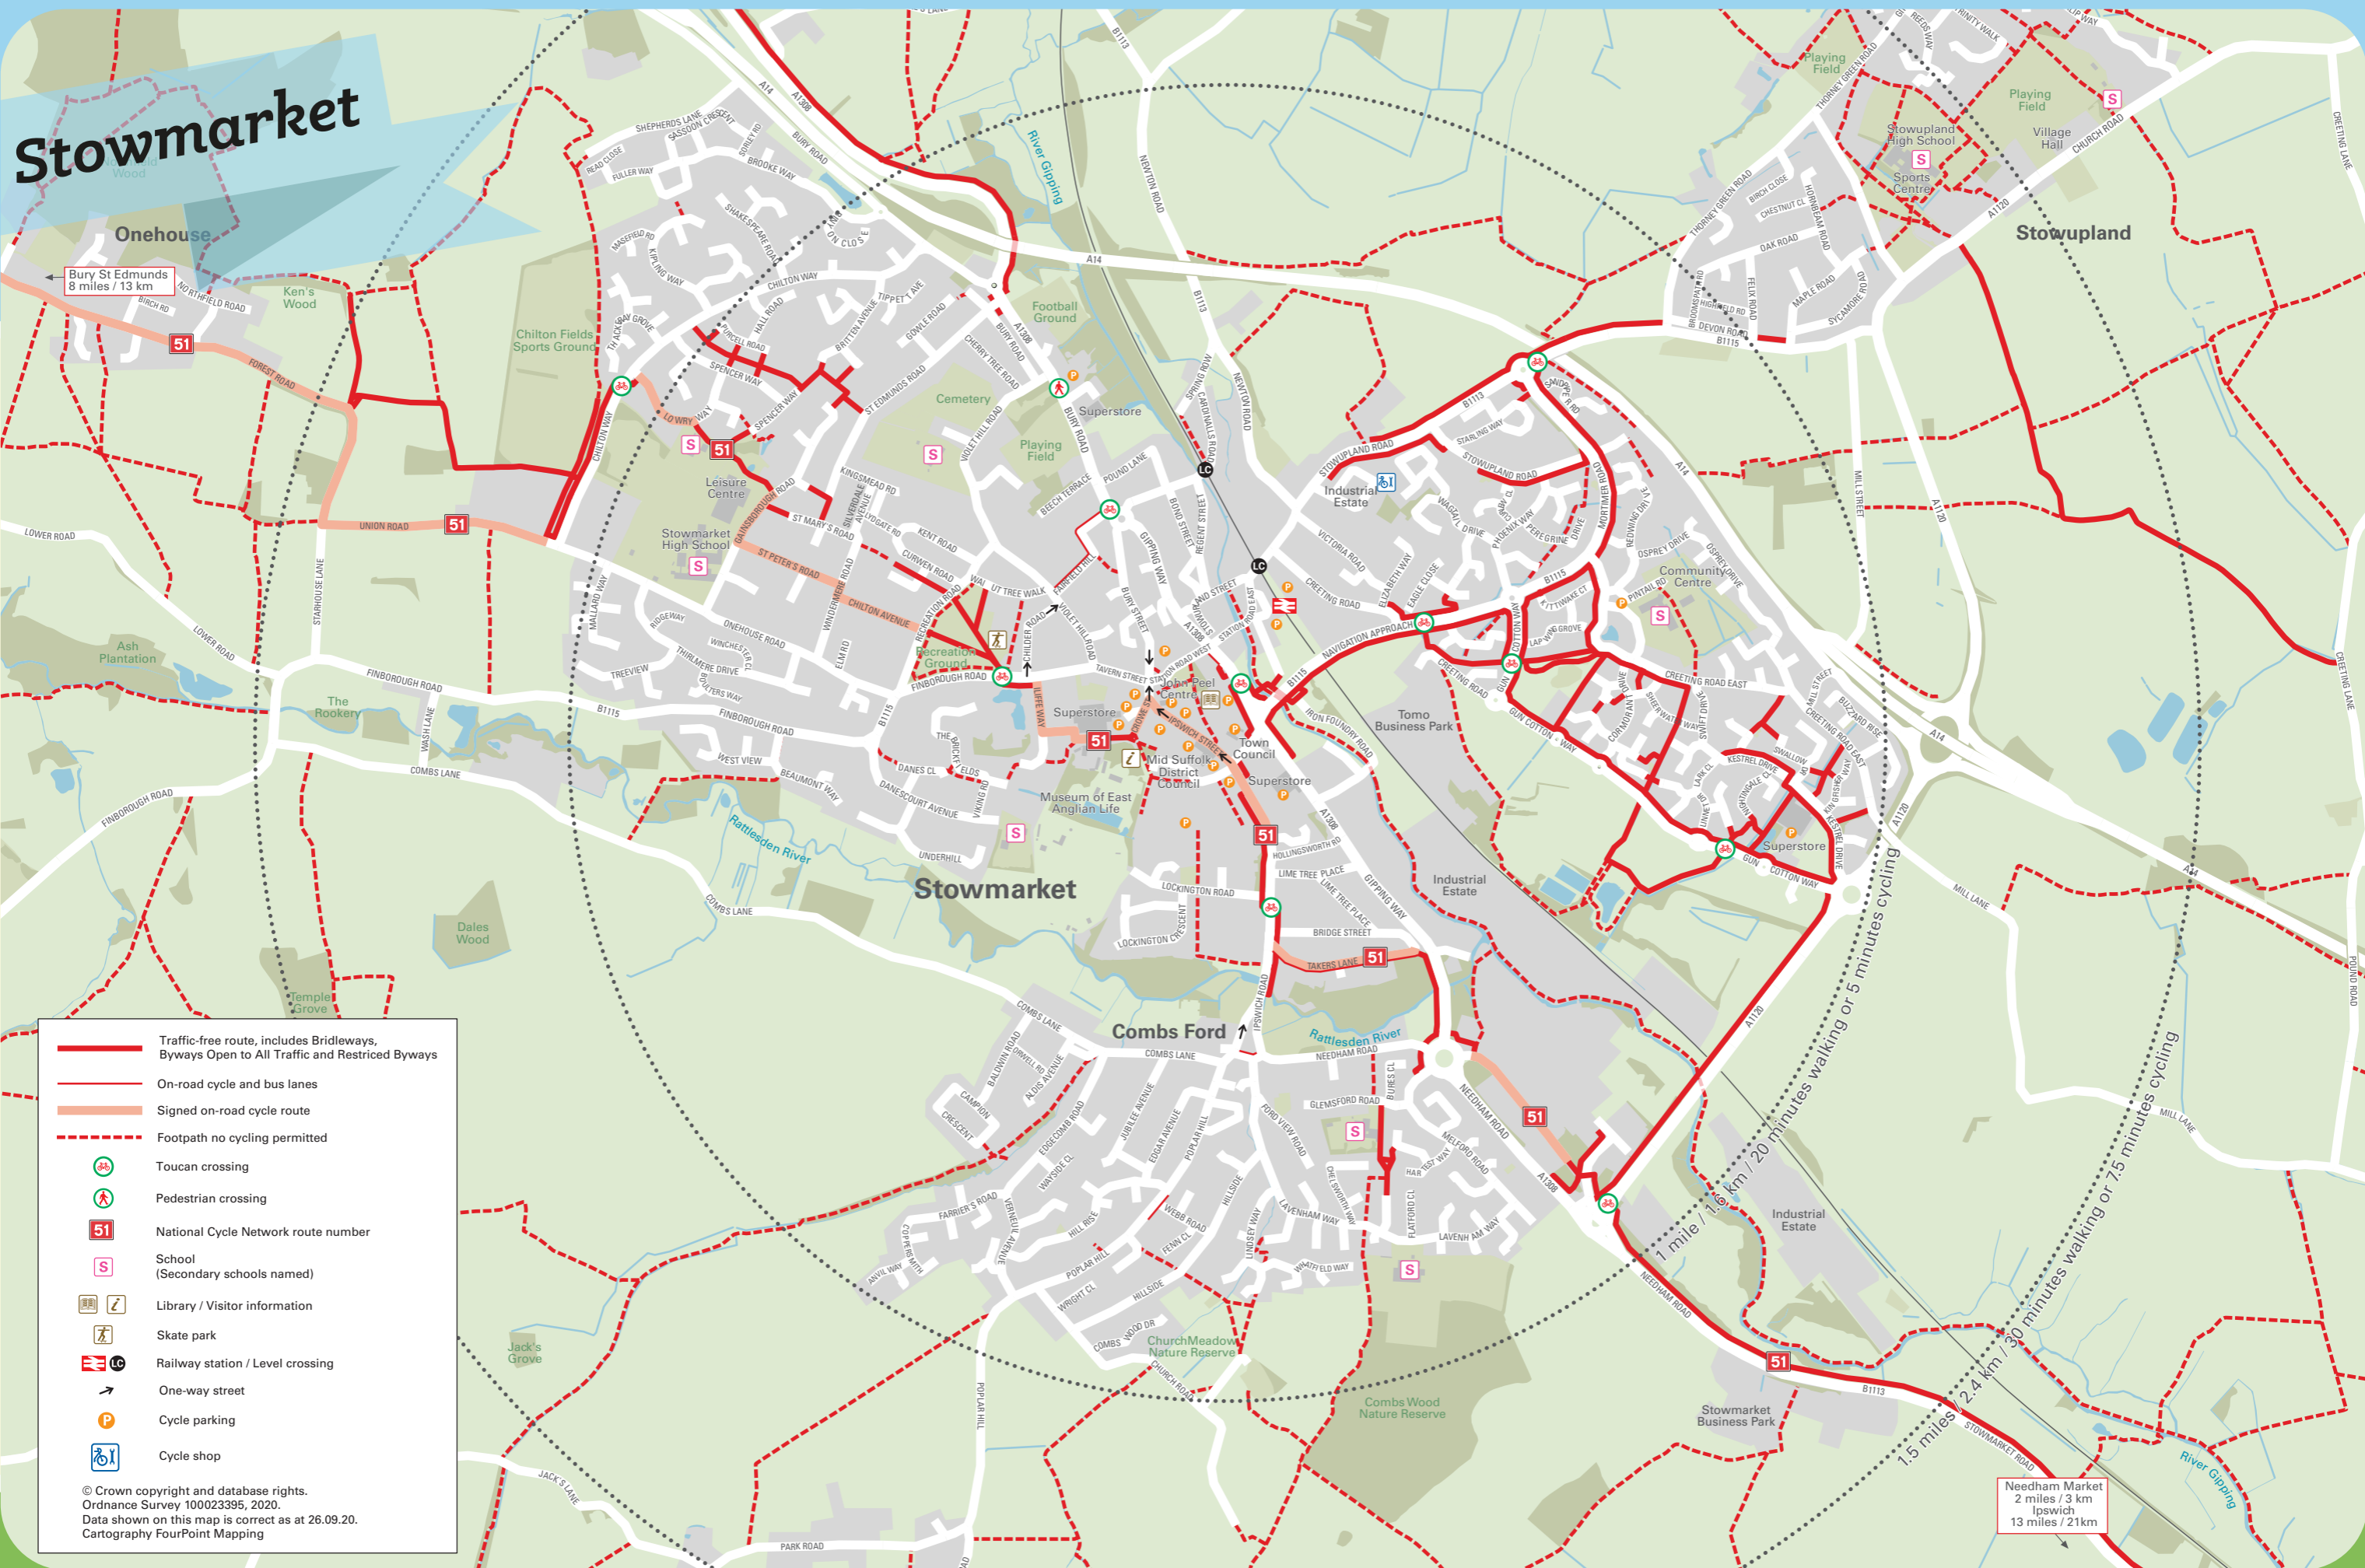

# Stowmarket

- Traffic-free route, includes Bridleways, Byways Open to All Traffic and Restricted Byways
- On-road cycle and bus lanes
- Signed on-road cycle route
- - - Footpath no cycling permitted
- Toucan crossing
- Pedestrian crossing
- National Cycle Network route number
- School (Secondary schools named)
- Library / Visitor information
- Skate park
- Railway station / Level crossing
- One-way street
- Cycle parking
- Cycle shop

© Crown copyright and database rights.  
 Ordnance Survey 100023395, 2020.  
 Data shown on this map is correct as at 26.09.20.  
 Cartography FourPoint Mapping

Needham Market  
 2 miles / 3 km  
 Ipswich  
 13 miles / 21km