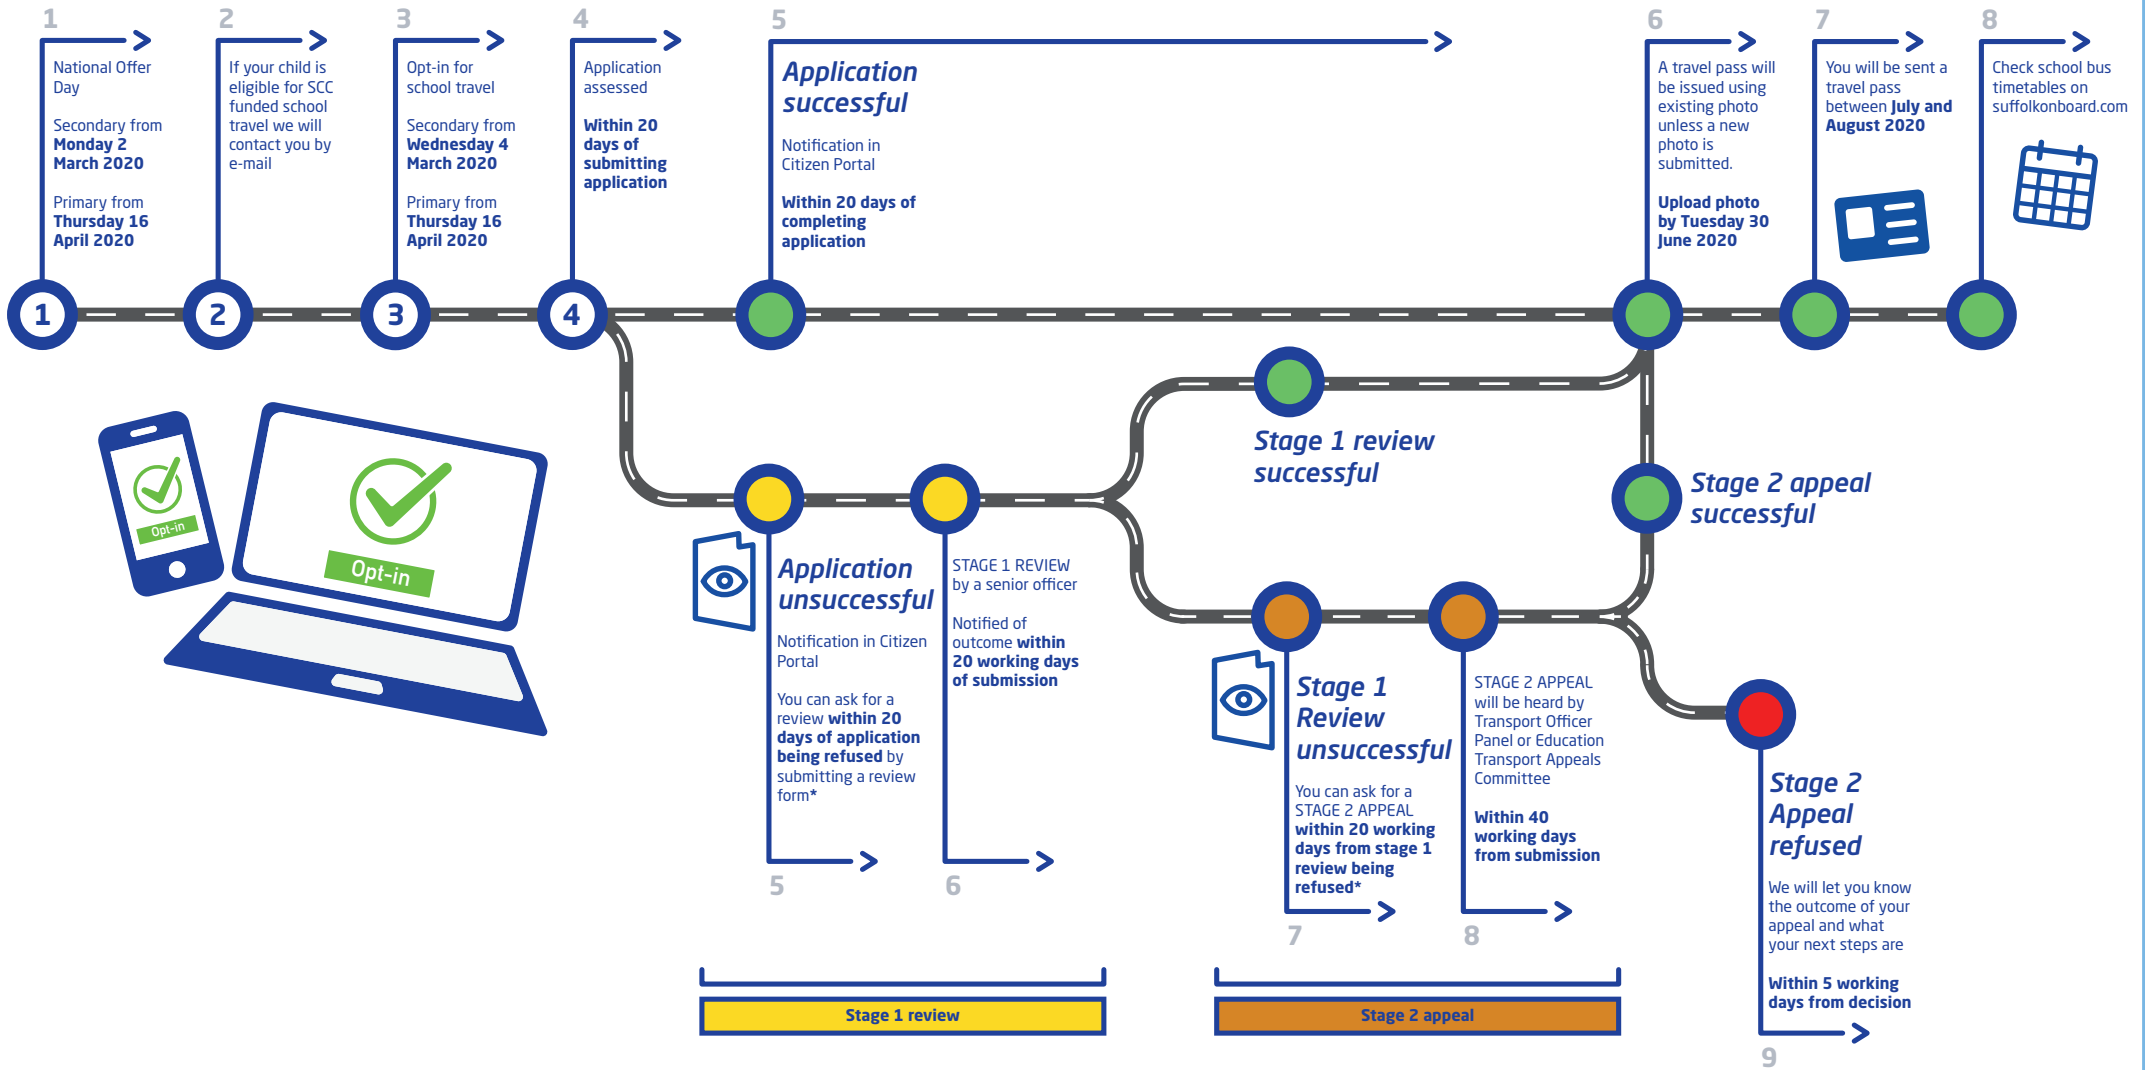

# School travel application process

**\* Please Note** - In accordance with the Department for Education (DfE) guidance, any stage 1 review or stage 2 appeal received outside of the statutory 20 working days will not be considered.