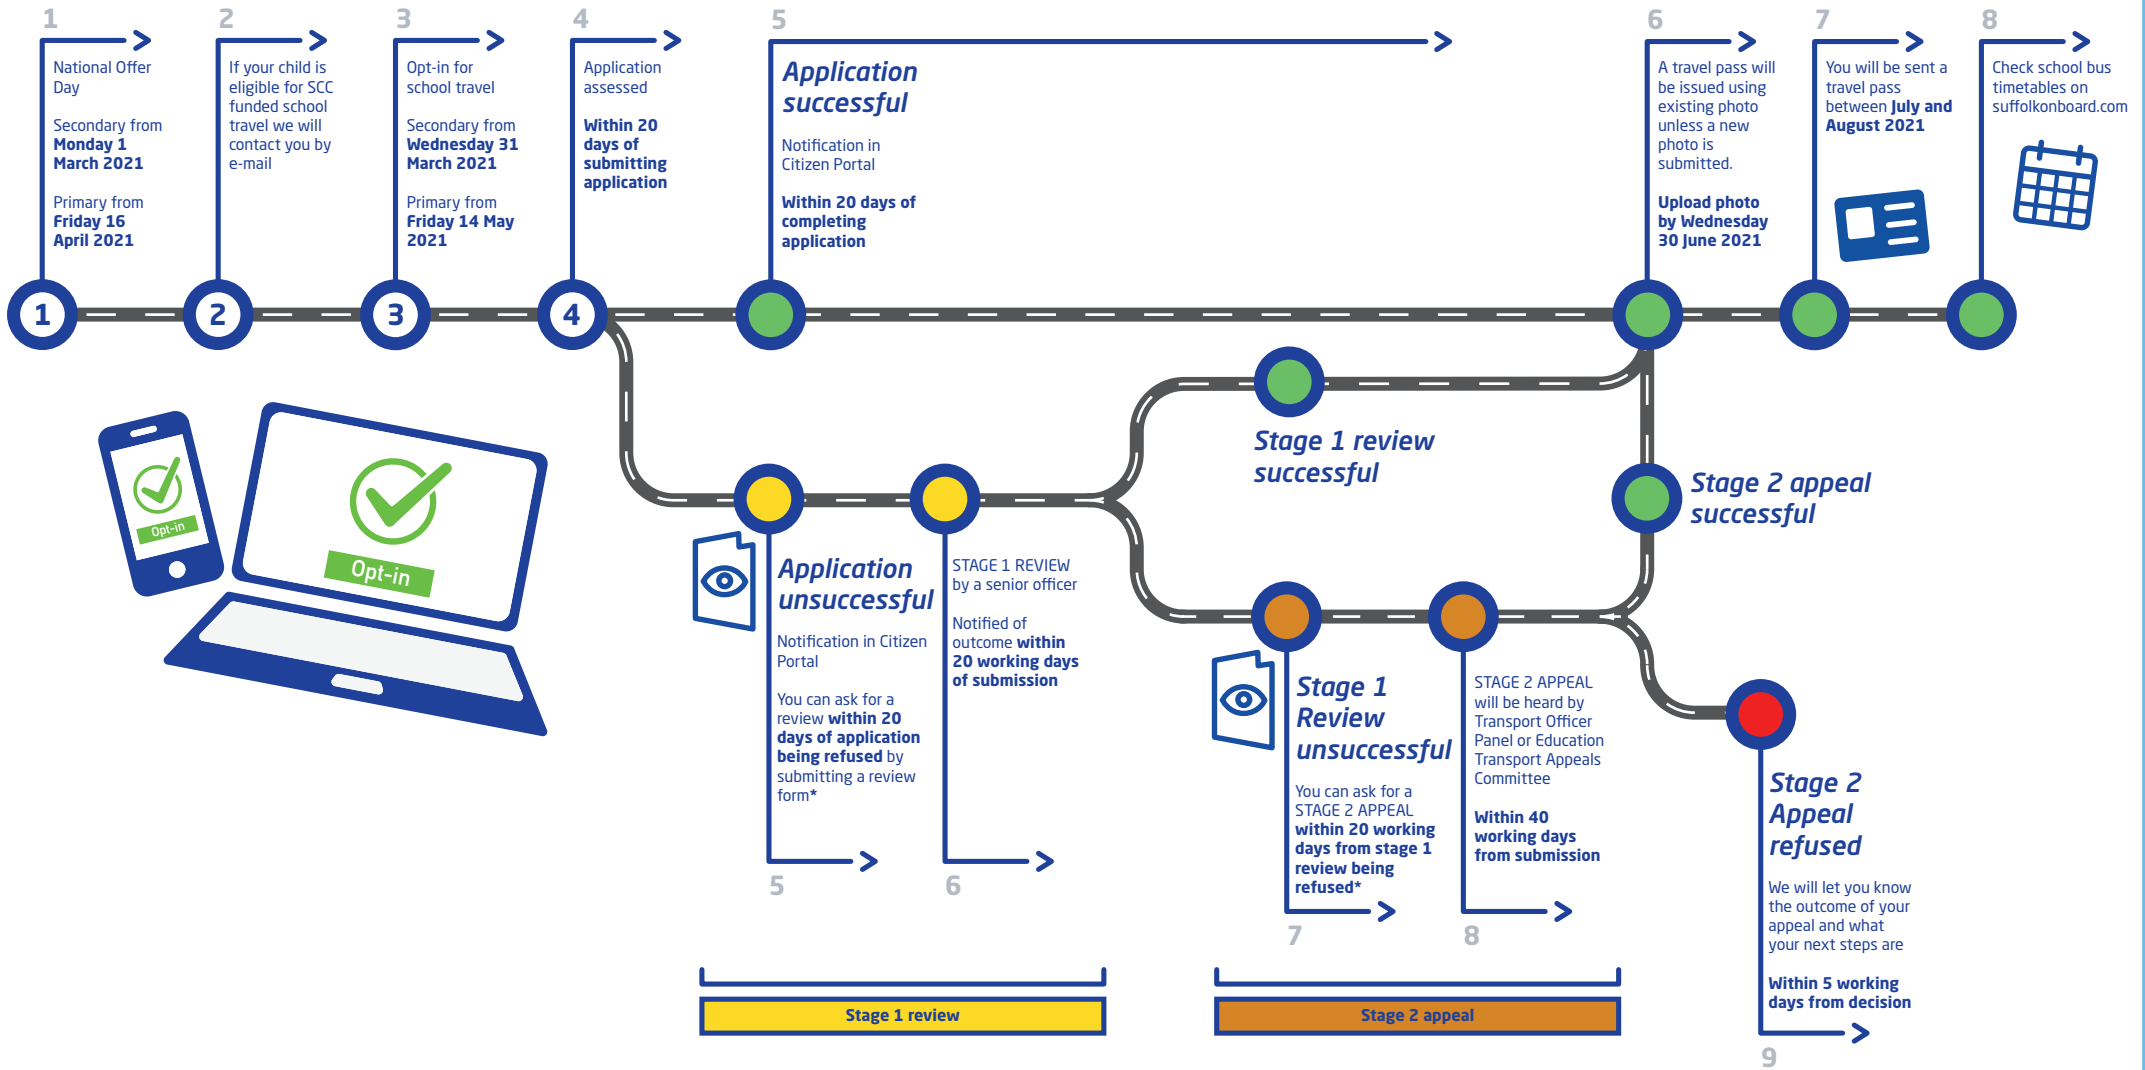

# School travel application process

**\* Please Note** - In accordance with the Department for Education (DfE) guidance, any stage 1 review or stage 2 appeal received outside of the statutory 20 working days will not be considered.