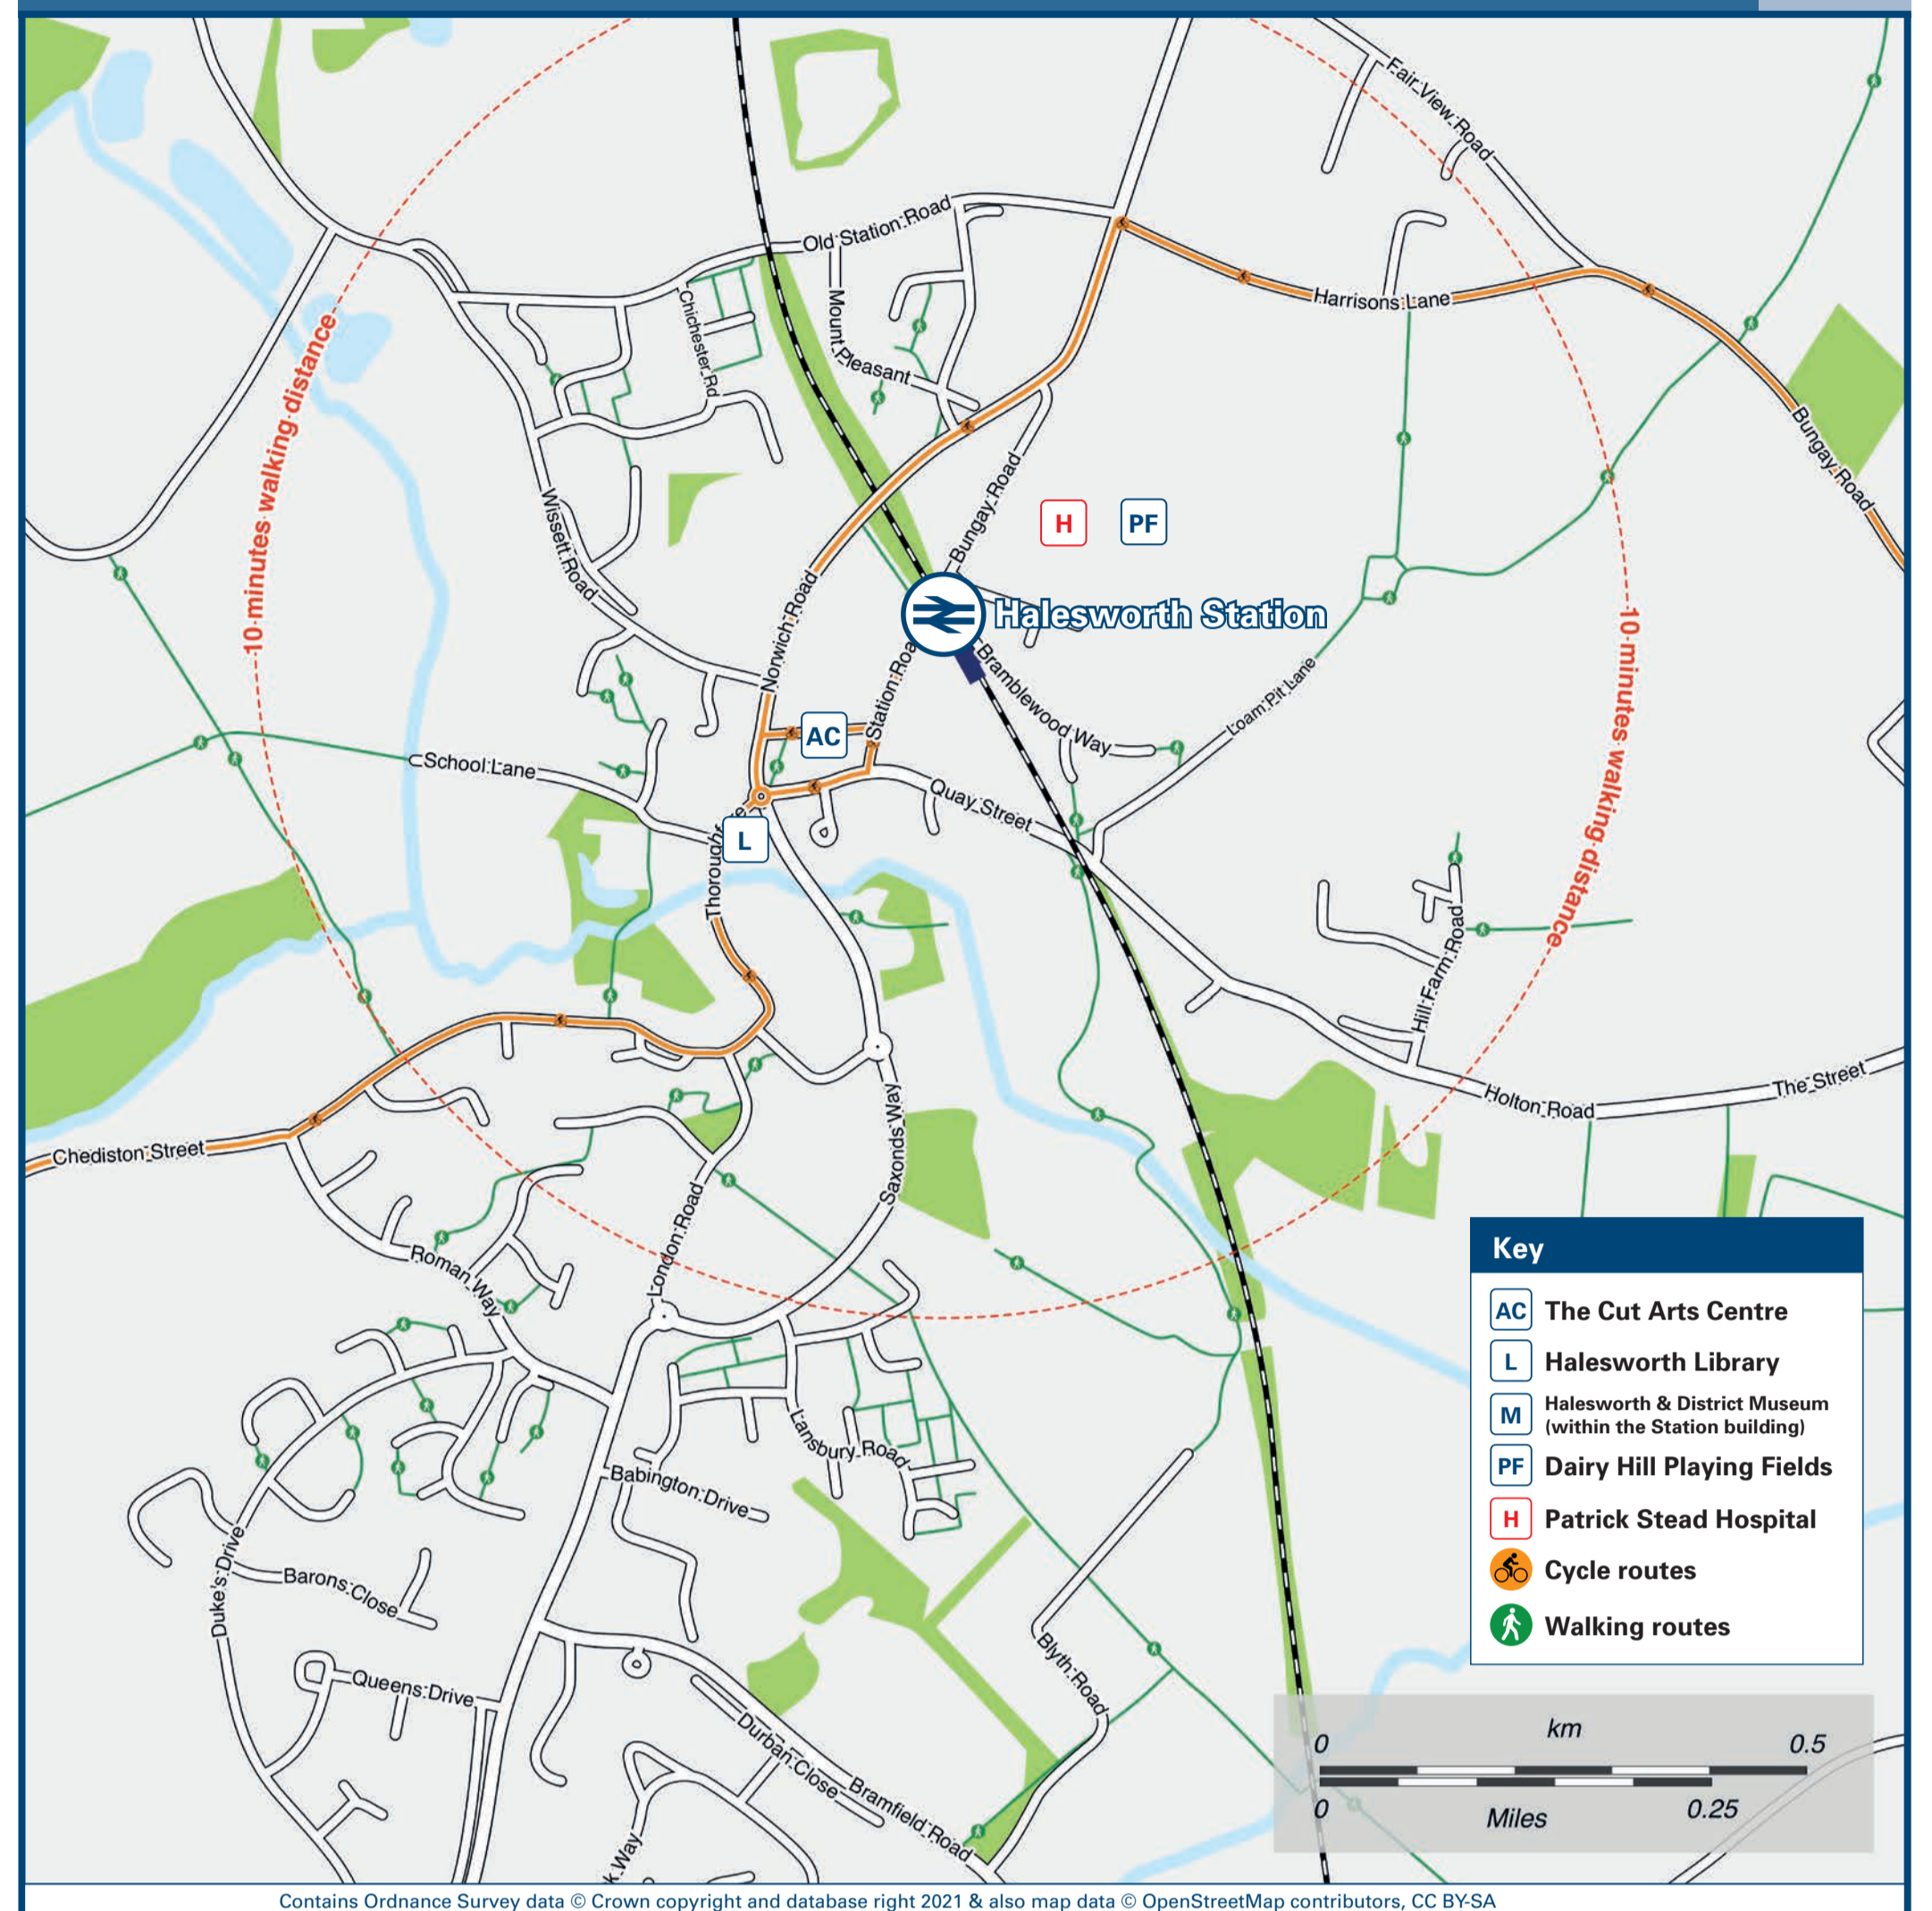

Local area map

Main destinations by bus

(Data correct at June 2022)

DESTINATION	BUS ROUTES	BUS STOP
Aldeburgh	521	A
Aldringham	521	A
Beccles	524	B
Blyford	99A	B
Blythburgh	99A	B
Bramfield	521	A
Bungay	99A	B
Cox Common	524	B
Darsham	521	A
Halesworth (Dukes Drive)	99A	C
Halesworth (Durban Close)	511, 521	A

DESTINATION	BUS ROUTES	BUS STOP
Holton	511	A
Leiston	99A	B
Ilketshall St John	521	A
Ilketshall St Lawrence	99A	B
Kelsale	99A, 524	B
Redisham	521	A
Reydon	524	B
Ringsfield Corner	99A	B
Saxmundham	524	B
Southwold	521	A
	99A	B

DESTINATION	BUS ROUTES	BUS STOP
Spexhall (Church Lane/ A144) #	99A, 524	B
Thorpeness	521	A
Wenhaston	99A	B
Westhall	524	B
Yoxford	521	A

Notes

Bus routes 99A and 521 operate limited Mondays to Saturdays services, only. No services on Sundays and Bank Holidays.

Bus route 511 operates a limited service on Mondays, Tuesdays, Wednesdays, Fridays and Saturdays only. No service on Thursdays or Sundays.

Bus route 524 operates a limited service on Mondays to Fridays only. No Saturday or Sunday service.

Spexhall Village is an (approx.) 2 mile walk along Church Lane, but with no adjoining footpath.

Direct trains operate to this destination from this station.

Taxis

Halesworth station has no taxi rank or cab office. Advance booking is essential, please consider using the following local operators: (Inclusion of this number doesn't represent any endorsement of the taxi firm)

Halesworth Taxis 01986 874 028	RJs Private Hire 07917 081 391	DR Fosdike 01986 872 829

Further information about all onward travel

Local Cycle Info www.suffolkonboard.com/cycles For more information about cycle routes.	National Cycle Info sustrans.org.uk Sustrans is the UK's leading sustainable transport charity.	Bus Times See timetable displays at bus stops. www.traveline.info 0871 200 22 33 calls cost 13p per minute plus your phone company's access charge	NextBuses Find the bus times for your stop. Search for a bus stop by entering a postcode, street & town or a stop name & town.	PlusBus plusbus.info A discount price 'bus pass' that you buy with your train ticket. It gives you unlimited bus travel around your chosen town, on participating buses.

National Rail Enquiries

Online nationalrail.co.uk	NRE App Free National Rail Enquiries app for iOS and Android	Social Media facebook.com/nationalrailenq @nationalrailenq	Alert Me You can sign up to Alert Me messages on the National Rail Enquiries website where you can receive train and platform notifications directly to your smart phone. nationalrail.co.uk/alertme	Contact Centre 03457 48 49 50 Calls cost no more than calls to geographic numbers (01 or 02) and may be recorded.	PlusBike nationalrail.co.uk/plusbike For more information.

National Rail
Britain's train companies working together