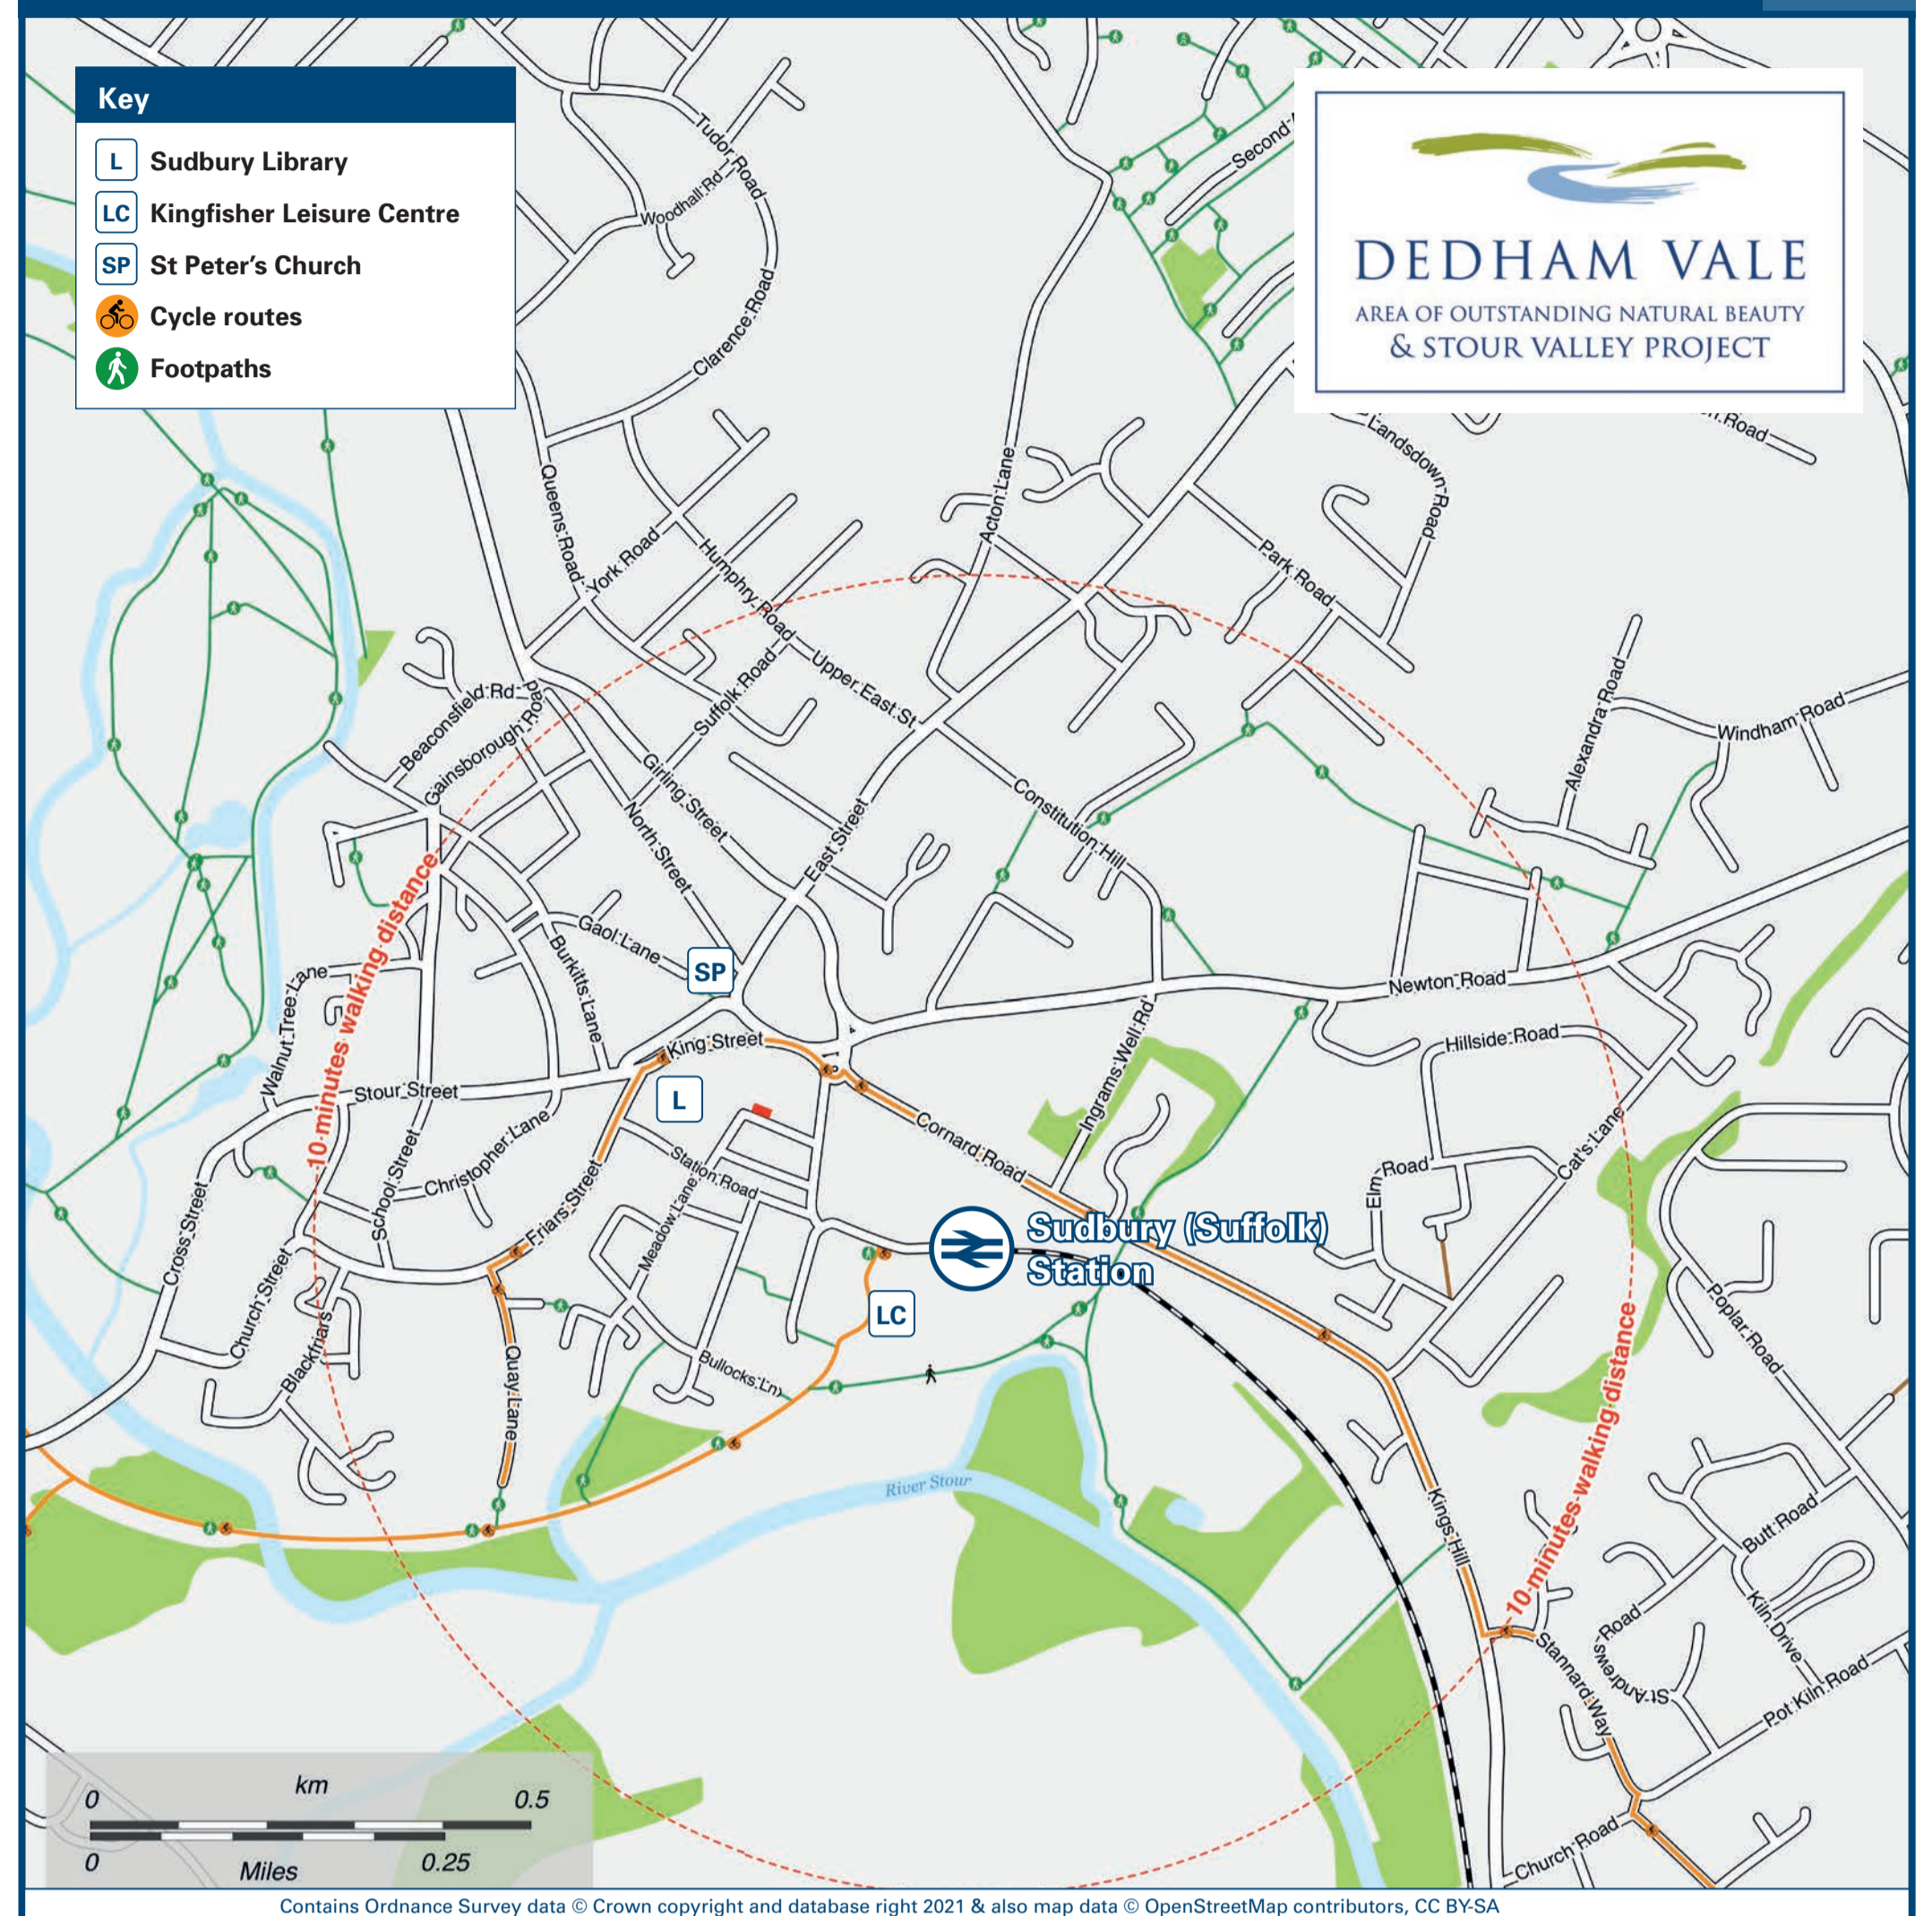

Sudbury (Suffolk) Station

Onward Travel Information

Buses

Local area map

Main destinations by bus

(Data correct at June 2022)

DESTINATION	BUS ROUTES	BUS STOP
Acton	700	Bus Stn Stand A
	753	Bus Stn Stand C
Assington	784#	Bus Stn Stand C
Ballingdon	700, F315*	Bus Stn Stand A
Bower House Tye	91	Bus Stn Stand B
Boxford	91	Bus Stn Stand B
Bulmer/Bulmer Tye	F315*	Bus Stn Stand A
Bures	754**	Bus Stn Stand C
Bury St Edmunds	750#, 753	Bus Stn Stand C
Cavendish	236#	Bus Stn Stand B
Clare	236#	Bus Stn Stand B
Cockfield	750#, 753	Bus Stn Stand C
Colchester General Hospital	784#	Bus Stn Stand C
Colchester Station (Main Line)	754**, 784#	Bus Stn Stand C
Colchester Town Centre	754**, 784#	Bus Stn Stand C
Comard Tye	784#	Bus Stn Stand C
	91	Bus Stn Stand B
Cross Green	753	Bus Stn Stand C
Gestingthorpe	F315*	Bus Stn Stand A