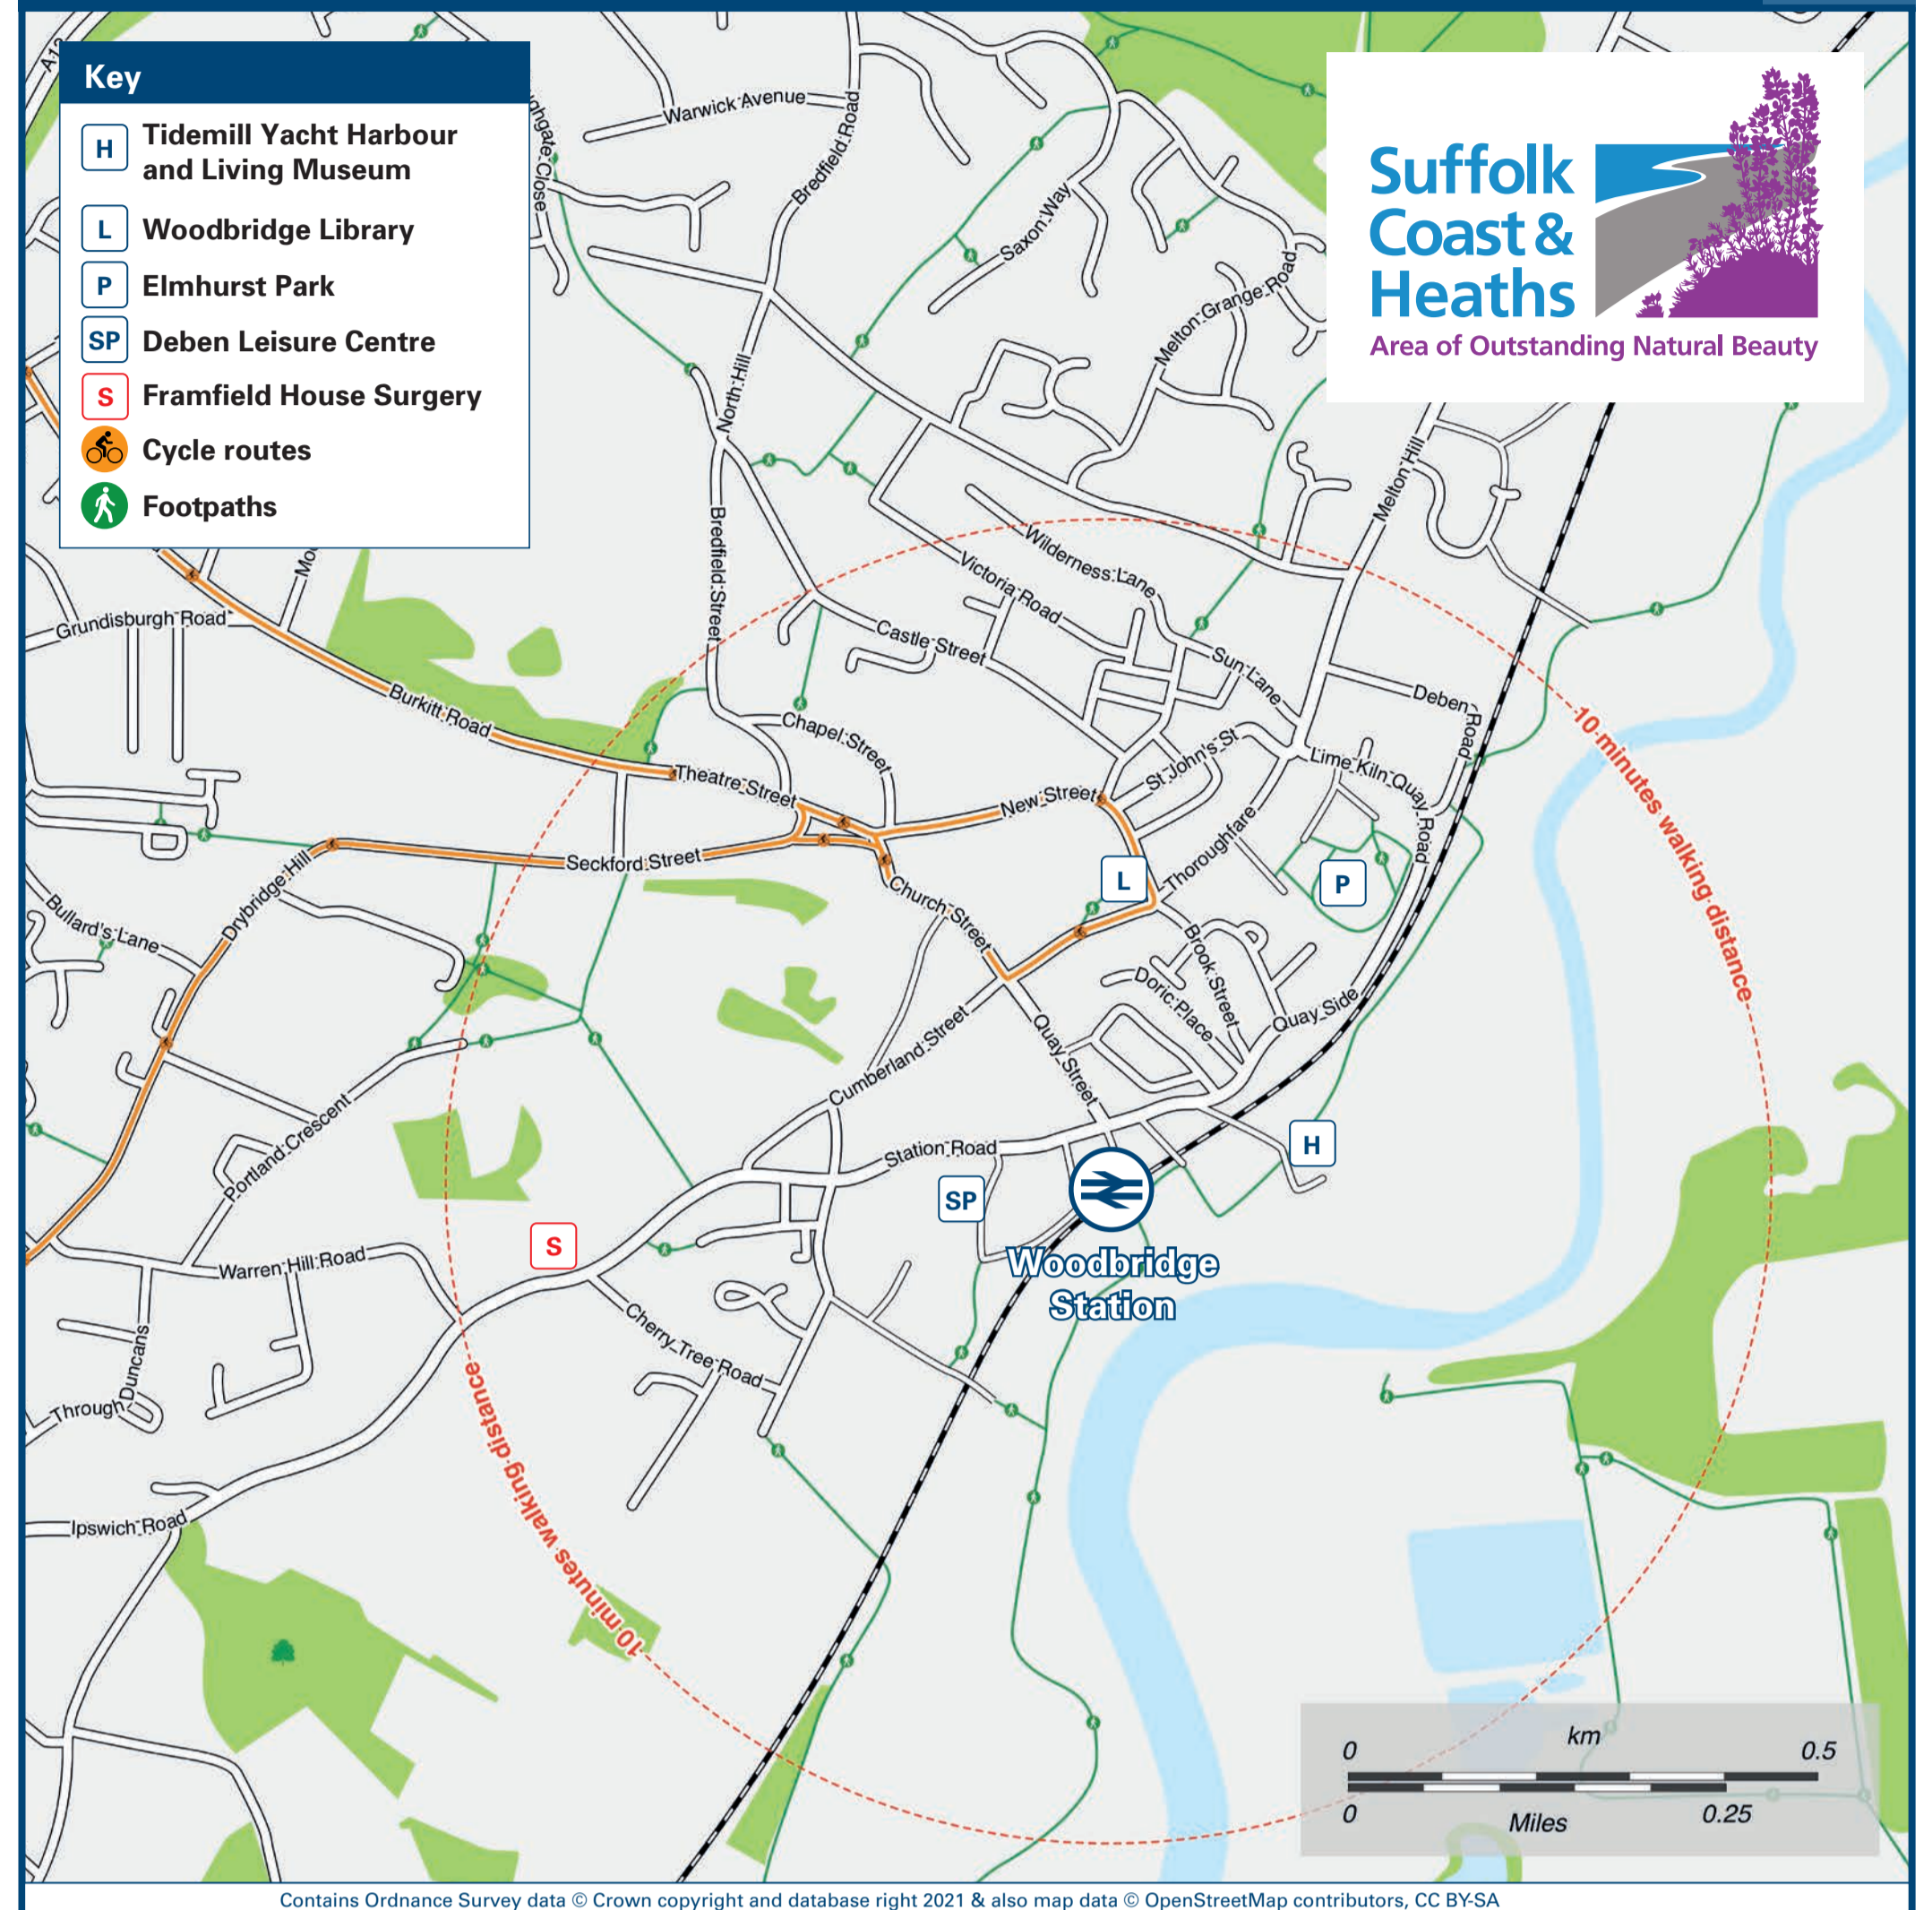

Woodbridge Station

Onward Travel Information

Buses and Taxis

Rail Replacement transport stops at the entrance to the station car park.

Local area map

Main destinations by bus

(Data correct at June 2022)

DESTINATION	BUS ROUTES	BUS STOP
Aldeburgh	64	B
Aldringham	64	B
Bromeswell	CC*	A
Bucklesham	73	C
Eyeke	CC*	A
Famham	64	B
Felixstowe	73	C
Hollesley	CC*	A
Ipswich	64, 65	C
Kesgrave	64, 65	C
Kirton	73	C
Leiston	64	B

DESTINATION	BUS ROUTES	BUS STOP
Martlesham	64, 65	C
Martlesham Heath	65	C
Melton	64, 65	B
Old Felixstowe	CC*	A
Orford	CC*	A
Rendlesham	CC*	A
Rushmere (for The Ipswich Hospital)	64, 65	C
Saxmundham	64	B
Stratford St Andrew	64	B
Sutton Heath Estate	CC*	A
Trimley St Martin	73	C