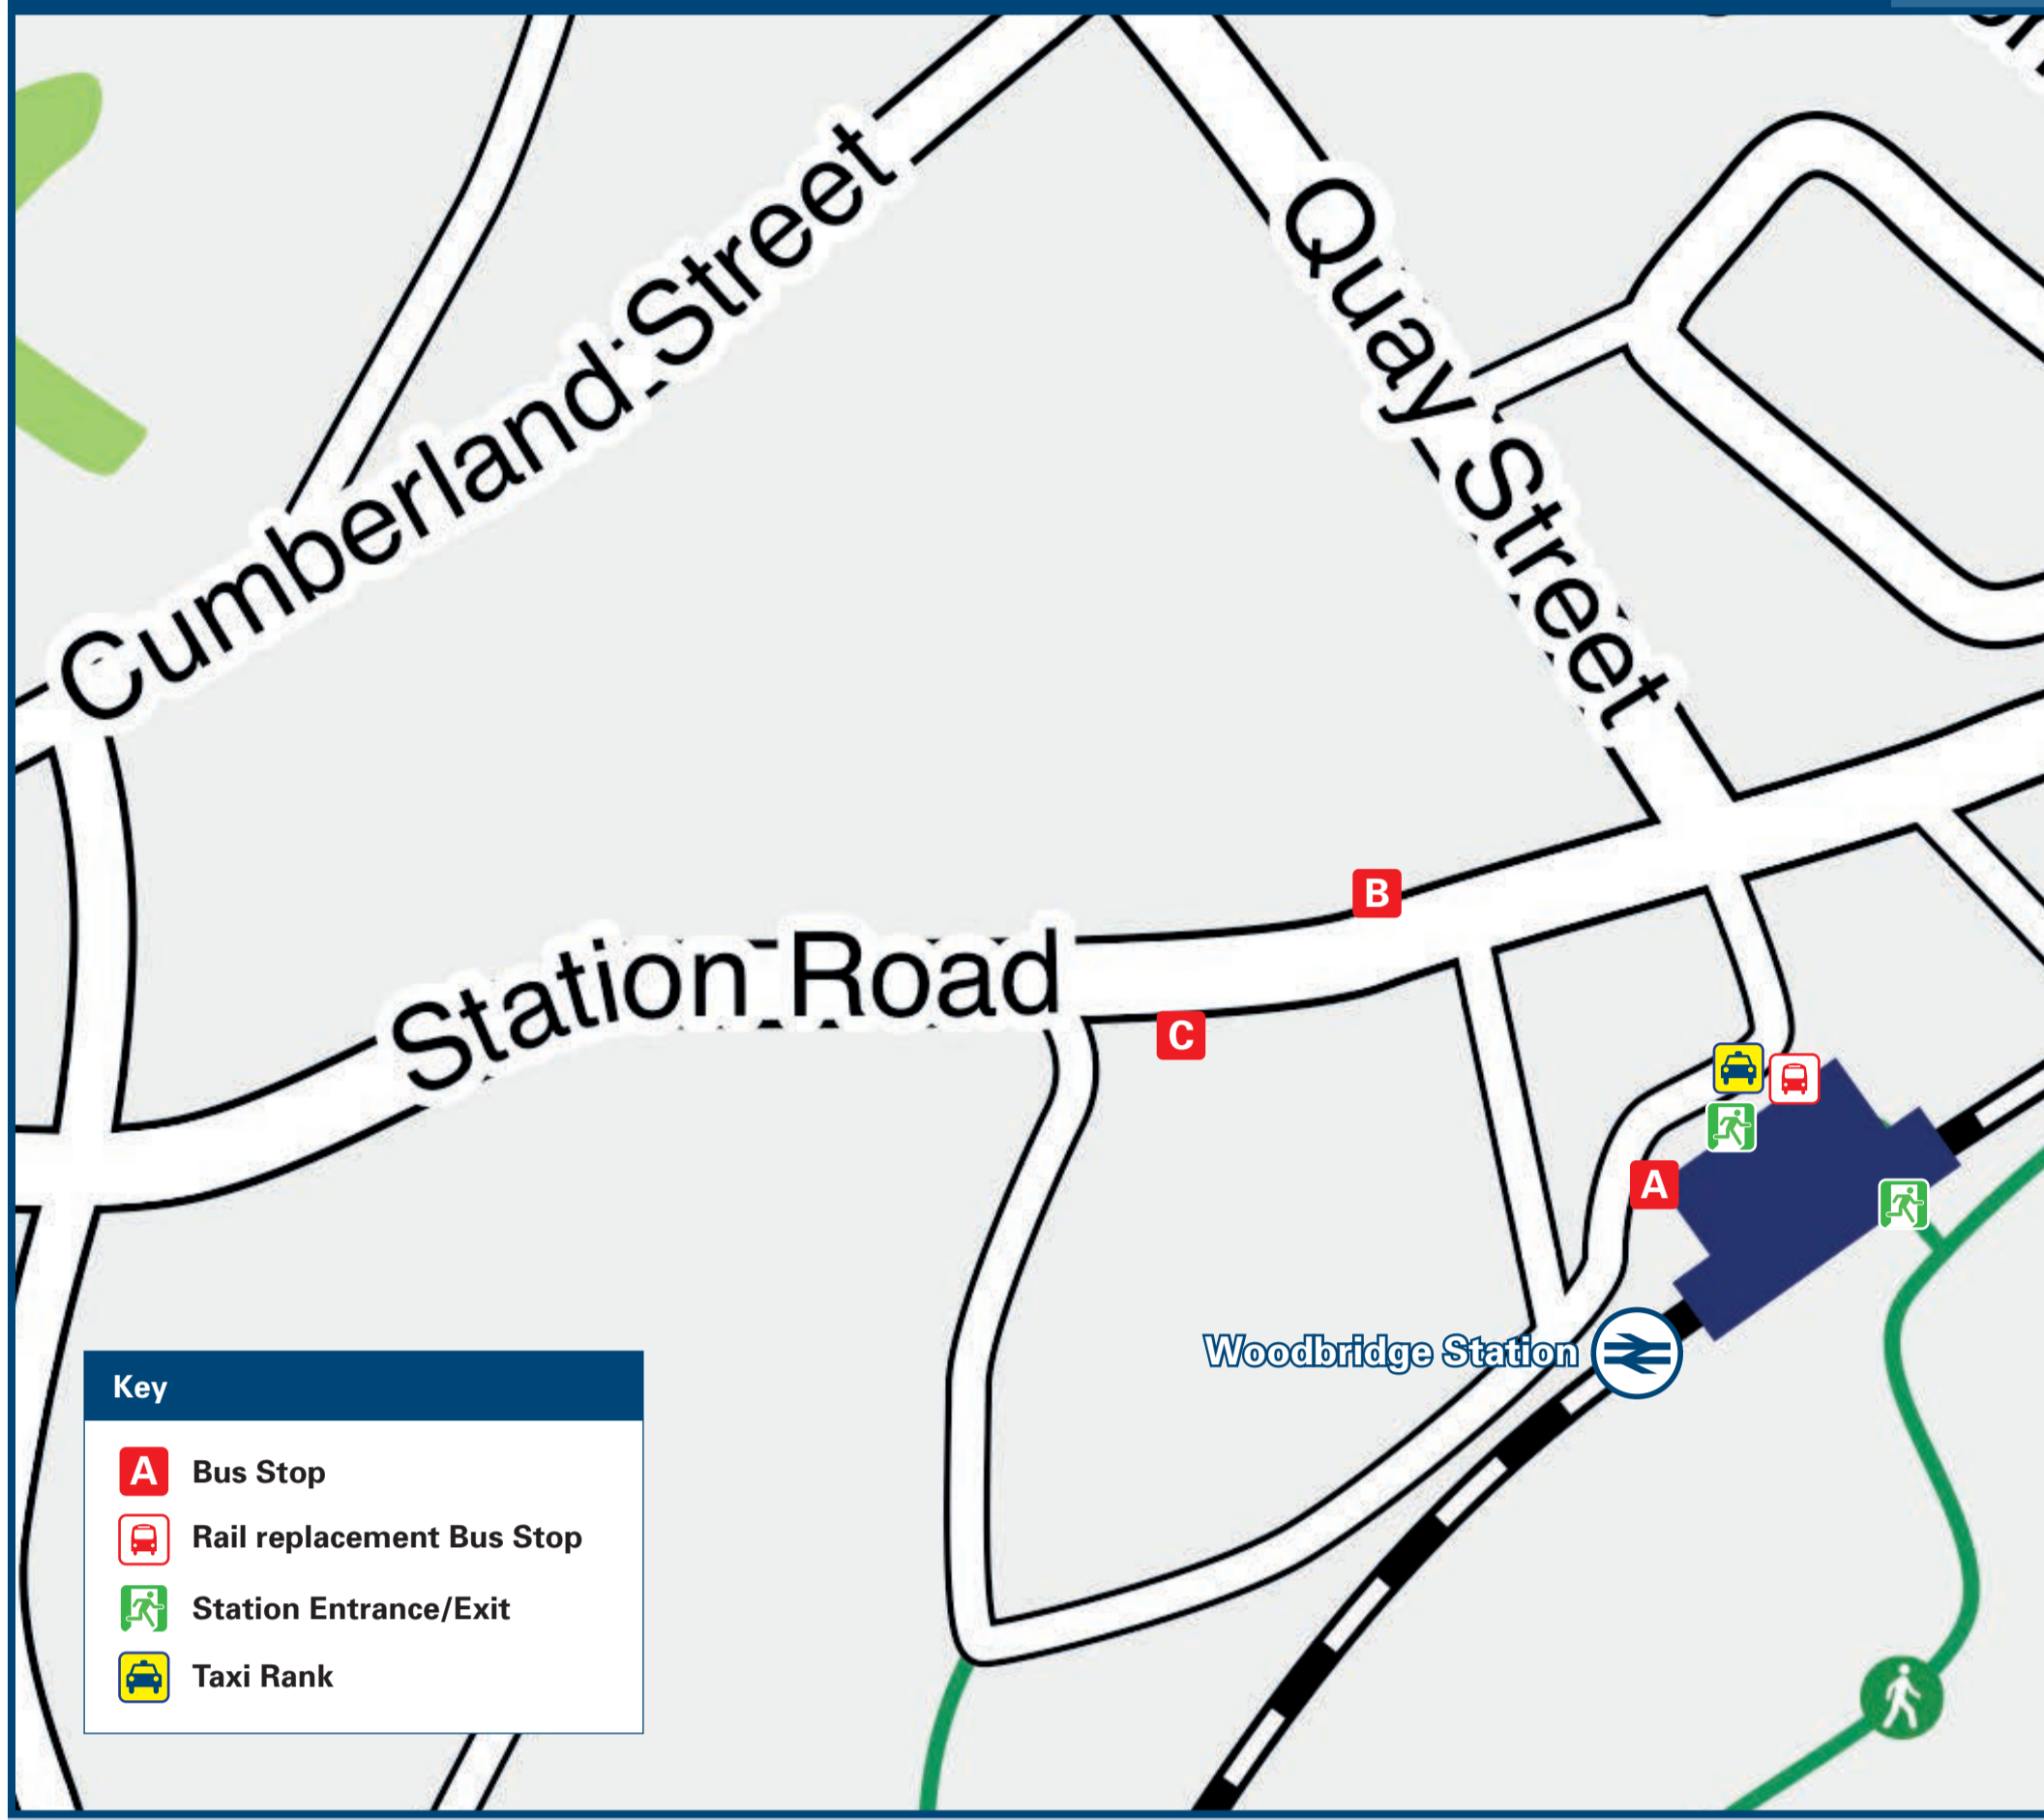

Woodbridge Station

Onward Travel Information

Buses and Taxis

Rail Replacement transport stops at the entrance to the station car park.

Local area map

Main destinations by bus

(Data correct at June 2022)

DESTINATION	BUS ROUTES	BUS STOP
Aldeburgh	64	B
Aldringham	64	B
Bromeswell	CC*	A
Bucklesham	73	C
Eyeke	CC*	A
Famham	64	B
Felixstowe	73	C
Hollesley	CC*	A
Ipswich	64, 65	C
Kesgrave	64, 65	C
Kirton	73	C
Leiston	64	B

DESTINATION	BUS ROUTES	BUS STOP
Martlesham	64, 65	C
Martlesham Heath	65	C
Melton	64, 65	B
Old Felixstowe	CC*	A
Orford	CC*	A
Rendlesham	CC*	A
Rushmere (for The Ipswich Hospital)	64, 65	C
Saxmundham	64	B
Stratford St Andrew	64	B
Sutton Heath Estate	CC*	A
Trimley St Martin	73	C